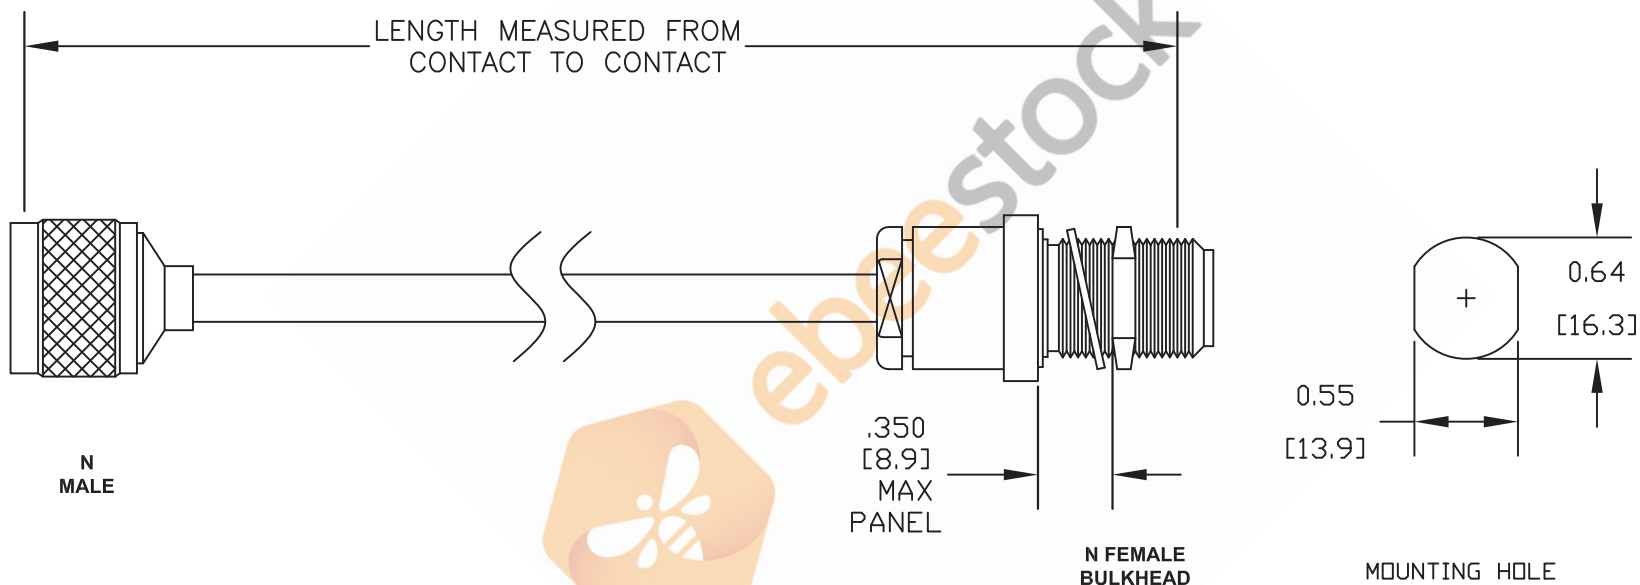

N Male to N Female Bulkhead Cable 18 Inch Length Using Coax

Standard Lengths	
-12	12"
-24	24"
-36	36"
-48	48"
-60	60"
-XXX	Custom Length in Inches

8TH FLOOR, BUILDING 1, YONGFU SCIENCE AND TECHNOLOGY  
CENTER INDUSTRIAL PARK, NANZHA DISTRICT 5,  
HUMEN, 523900, DONGGUAN, GUANGDONG, CHINA

WEBSITE: [www.ebeestock.com](http://www.ebeestock.com)  
EMAIL: [sales@ebeestock.com](mailto:sales@ebeestock.com)

DWG TITLE

**ET28320**

NOTES:

1. UNLESS OTHERWISE SPECIFIED ALL DIMENSIONS ARE NOMINAL.
2. ALL SPECIFICATIONS ARE SUBJECT TO CHANGE WITHOUT NOTICE AT ANY TIME.
3. DIMENSIONS ARE IN INCHES [mm].
4. LENGTH TOLERANCE IS  $\pm 1.5\%$  OR  $3/8"$ , WHICHEVER IS GREATER.

REV. -

FSCM NO. 53919

CAD FILE 060407

SCALE N/A

SIZE A

127