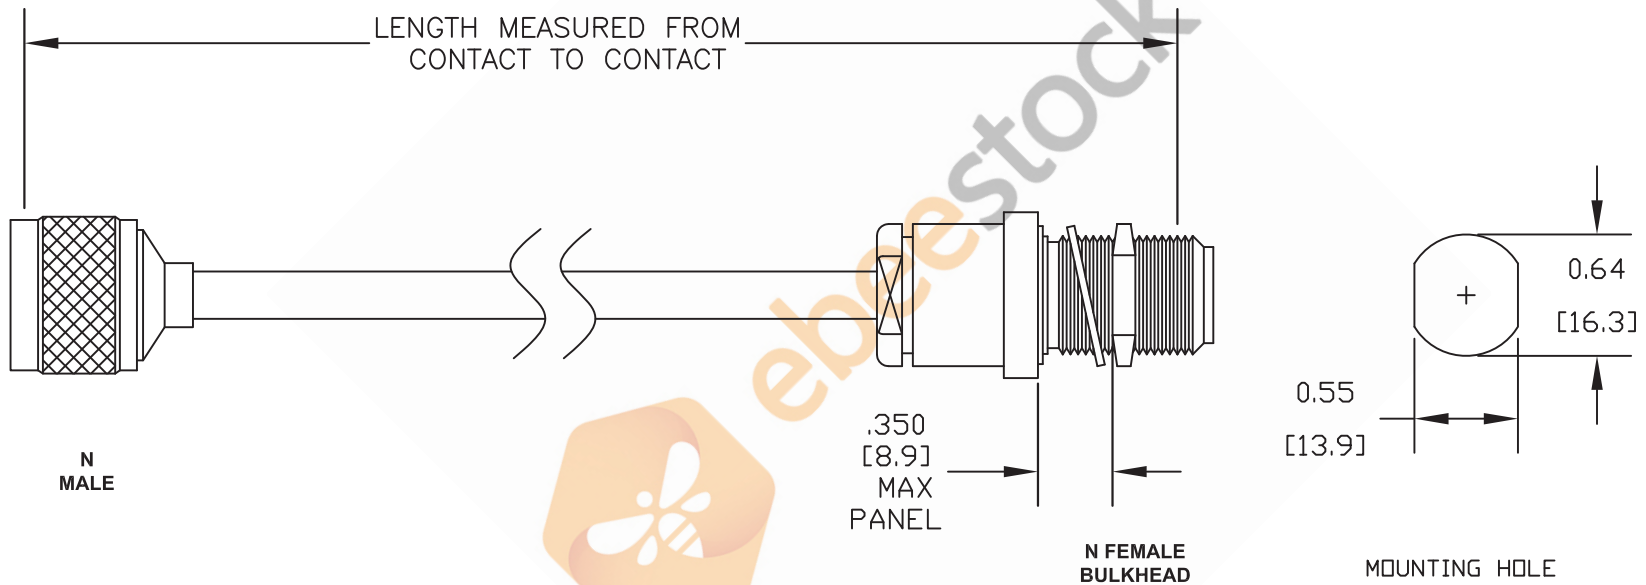

N Male to N Female Bulkhead Cable 24 Inch Length Using Coax

Standard Lengths	
-12	12"
-24	24"
-36	36"
-48	48"
-60	60"
-XXX	Custom Length in Inches

8TH FLOOR, BUILDING 1, YONGFU SCIENCE AND TECHNOLOGY  
CENTER INDUSTRIAL PARK, NANZHA DISTRICT 5,  
HUMEN, 523900, DONGGUAN, GUANGDONG, CHINA

WEBSITE: [www.ebeestock.com](http://www.ebeestock.com)  
EMAIL: [sales@ebeestock.com](mailto:sales@ebeestock.com)

DWG TITLE

**ET28321**

NOTES:

1. UNLESS OTHERWISE SPECIFIED ALL DIMENSIONS ARE NOMINAL.
2. ALL SPECIFICATIONS ARE SUBJECT TO CHANGE WITHOUT NOTICE AT ANY TIME.
3. DIMENSIONS ARE IN INCHES [mm].
4. LENGTH TOLERANCE IS  $\pm 1.5\%$  OR  $3/8"$ , WHICHEVER IS GREATER.

REV. -

FSCM NO. 53919

CAD FILE 060407

SCALE N/A

SIZE A

127