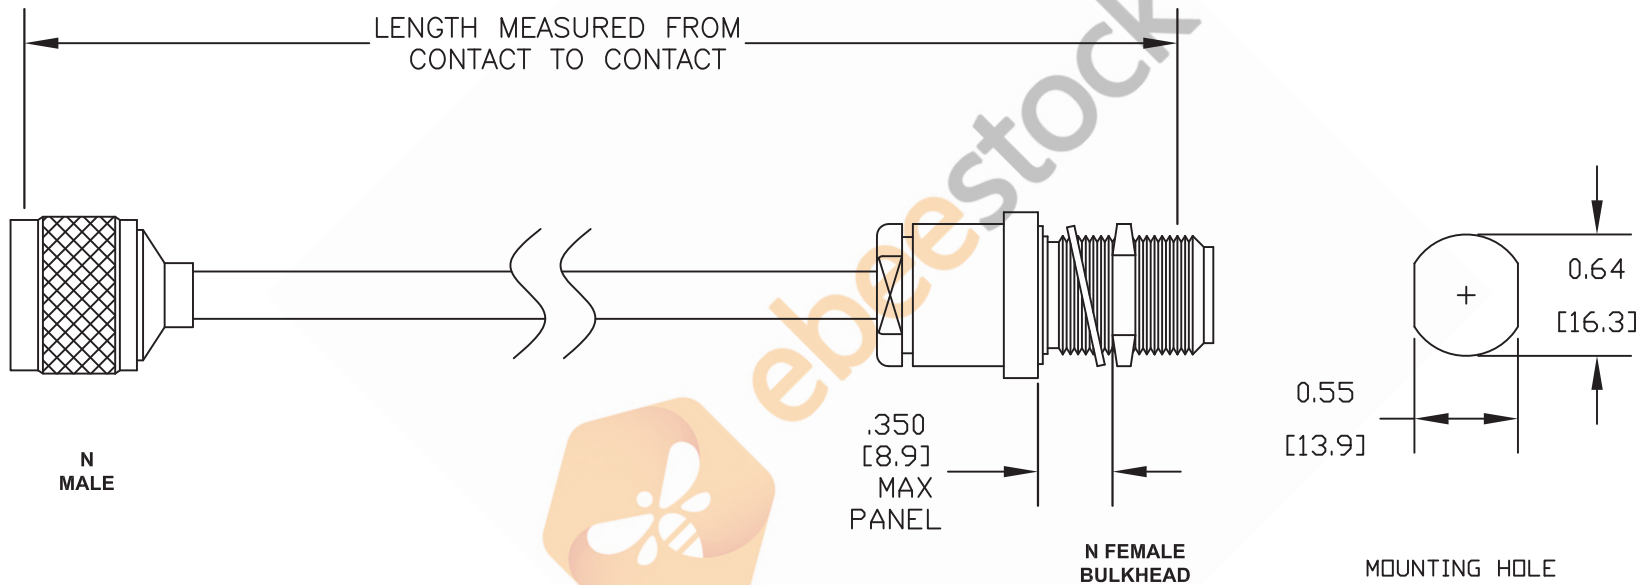

N Male to N Female Bulkhead Cable 36 Inch Length Using Coax

Standard Lengths	
-12	12"
-24	24"
-36	36"
-48	48"
-60	60"
-XXX	Custom Length in Inches

8TH FLOOR, BUILDING 1, YONGFU SCIENCE AND TECHNOLOGY
CENTER INDUSTRIAL PARK, NANZHA DISTRICT 5,
HUMEN, 523900, DONGGUAN, GUANGDONG, CHINA

WEBSITE: www.ebeestock.com
EMAIL: sales@ebeestock.com

DWG TITLE

ET28322

NOTES:

1. UNLESS OTHERWISE SPECIFIED ALL DIMENSIONS ARE NOMINAL.
2. ALL SPECIFICATIONS ARE SUBJECT TO CHANGE WITHOUT NOTICE AT ANY TIME.
3. DIMENSIONS ARE IN INCHES [mm].
4. LENGTH TOLERANCE IS $\pm 1.5\%$ OR $3/8"$, WHICHEVER IS GREATER.

REV. -

FSCM NO. 53919

CAD FILE 060407

SCALE N/A

SIZE A

127