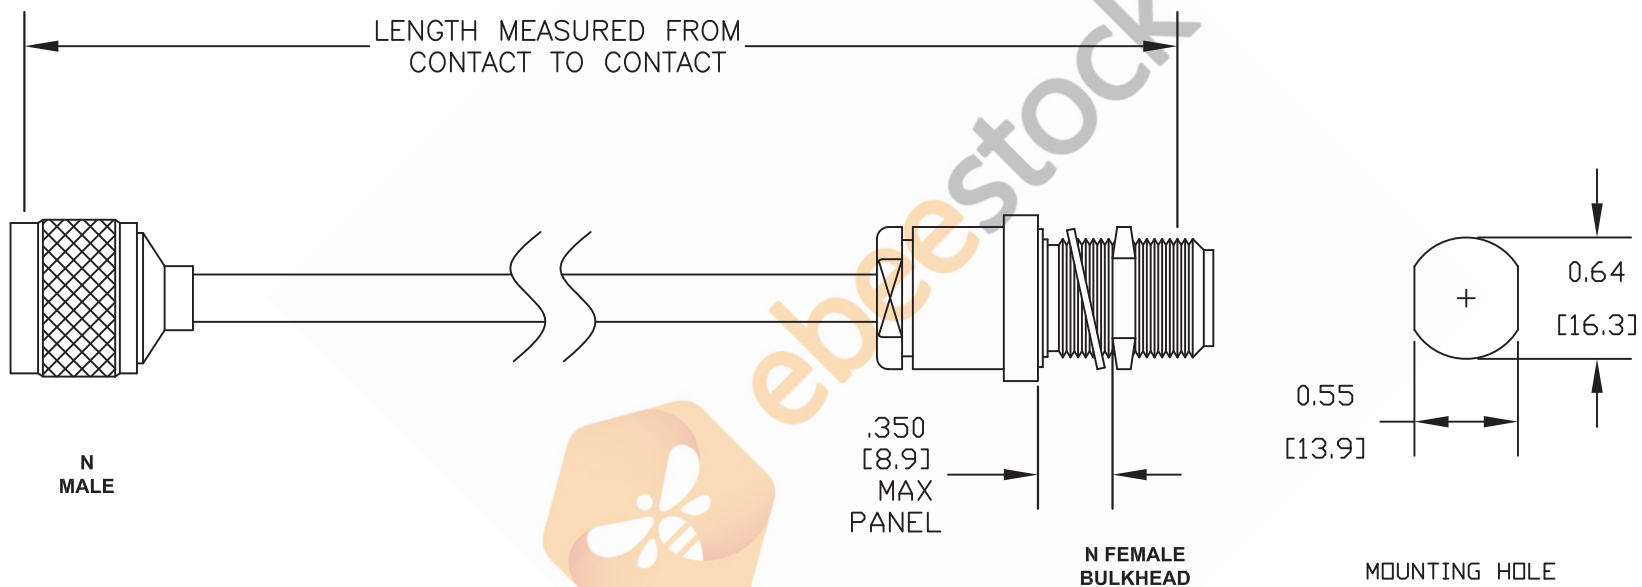

N Male to N Female Bulkhead Cable 48 Inch Length Using Coax

Standard Lengths	
-12	12"
-24	24"
-36	36"
-48	48"
-60	60"
-XXX	Custom Length in Inches

8TH FLOOR, BUILDING 1, YONGFU SCIENCE AND TECHNOLOGY
CENTER INDUSTRIAL PARK, NANZHA DISTRICT 5,
HUMEN, 523900, DONGGUAN, GUANGDONG, CHINA

WEBSITE: www.ebeestock.com
EMAIL: sales@ebeestock.com

DWG TITLE

ET28323

NOTES:

1. UNLESS OTHERWISE SPECIFIED ALL DIMENSIONS ARE NOMINAL.
2. ALL SPECIFICATIONS ARE SUBJECT TO CHANGE WITHOUT NOTICE AT ANY TIME.
3. DIMENSIONS ARE IN INCHES [mm].
4. LENGTH TOLERANCE IS $\pm 1.5\%$ OR $3/8"$, WHICHEVER IS GREATER.

REV. -

FSCM NO. 53919

CAD FILE 060407

SCALE N/A

SIZE A

127