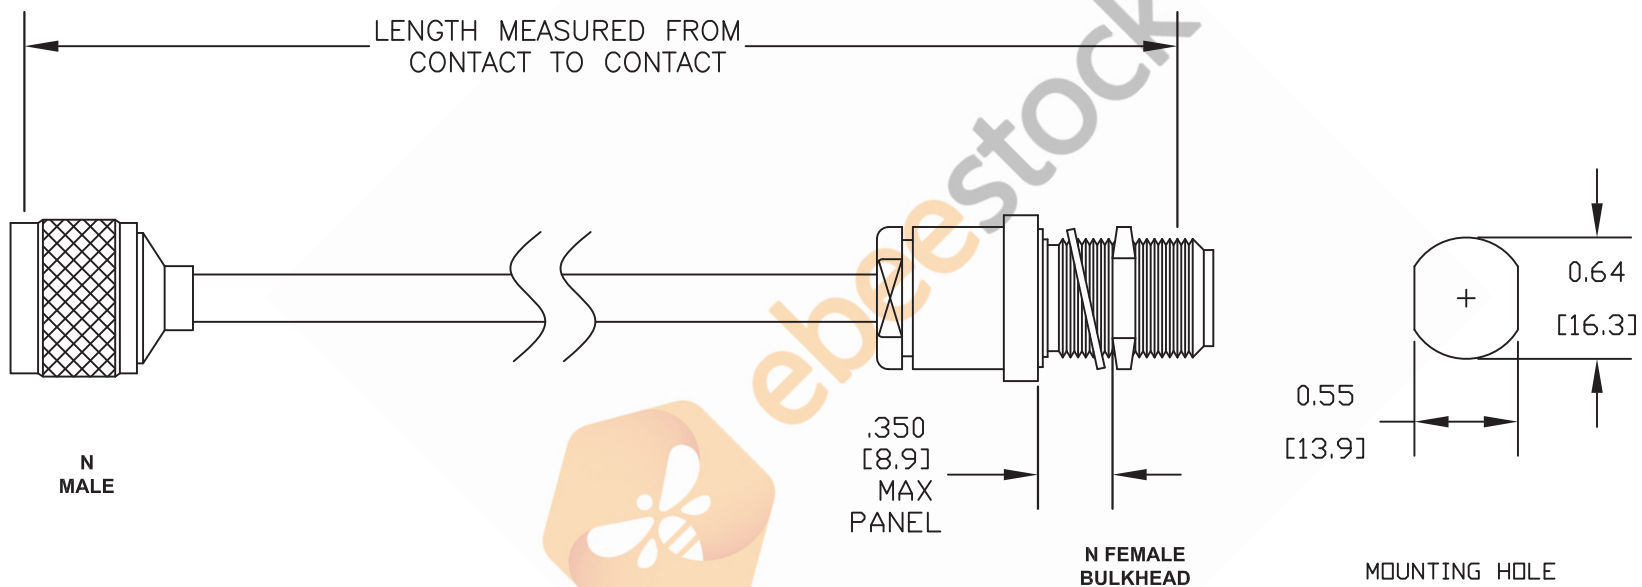

N Male to N Female Bulkhead Cable 60 Inch Length Using Coax

Standard Lengths	
-12	12"
-24	24"
-36	36"
-48	48"
-60	60"
-XXX	Custom Length in Inches

8TH FLOOR, BUILDING 1, YONGFU SCIENCE AND TECHNOLOGY
CENTER INDUSTRIAL PARK, NANZHA DISTRICT 5,
HUMEN, 523900, DONGGUAN, GUANGDONG, CHINA

WEBSITE: www.ebeestock.com
EMAIL: sales@ebeestock.com

DWG TITLE

ET28324

NOTES:

1. UNLESS OTHERWISE SPECIFIED ALL DIMENSIONS ARE NOMINAL.
2. ALL SPECIFICATIONS ARE SUBJECT TO CHANGE WITHOUT NOTICE AT ANY TIME.
3. DIMENSIONS ARE IN INCHES [mm].
4. LENGTH TOLERANCE IS $\pm 1.5\%$ OR $3/8"$, WHICHEVER IS GREATER.

REV. -

FSCM NO. 53919

CAD FILE 060407

SCALE N/A

SIZE A

127