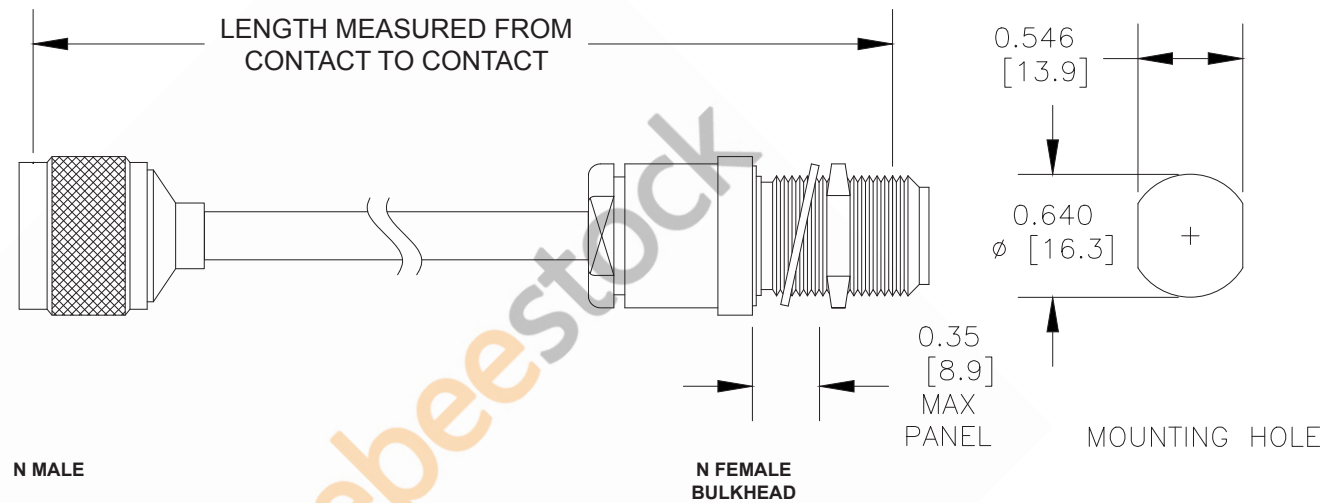

N Male to N Female Bulkhead Cable 6 Inch Length Using Coax, LF Solder

Part # Ext.	Length In Inches	Part # Ext.	Length In Centimeters
-12	12"	-25CM	25Cm
-24	24"	-50CM	50Cm
-36	36"	-75CM	75Cm
-48	48"	-100CM	100Cm
-60	60"	-125CM	125Cm
-XX	Custom Length	-xxCM	Custom Length

NOTES:

1. UNLESS OTHERWISE SPECIFIED ALL DIMENSIONS ARE NOMINAL.
2. ALL SPECIFICATIONS ARE SUBJECT TO CHANGE WITHOUT NOTICE AT ANY TIME.
3. DIMENSIONS ARE IN INCHES [mm].
4. LENGTH TOLERANCE IS $\pm 1.5\%$ OR $3/8"$, WHICHEVER IS GREATER.