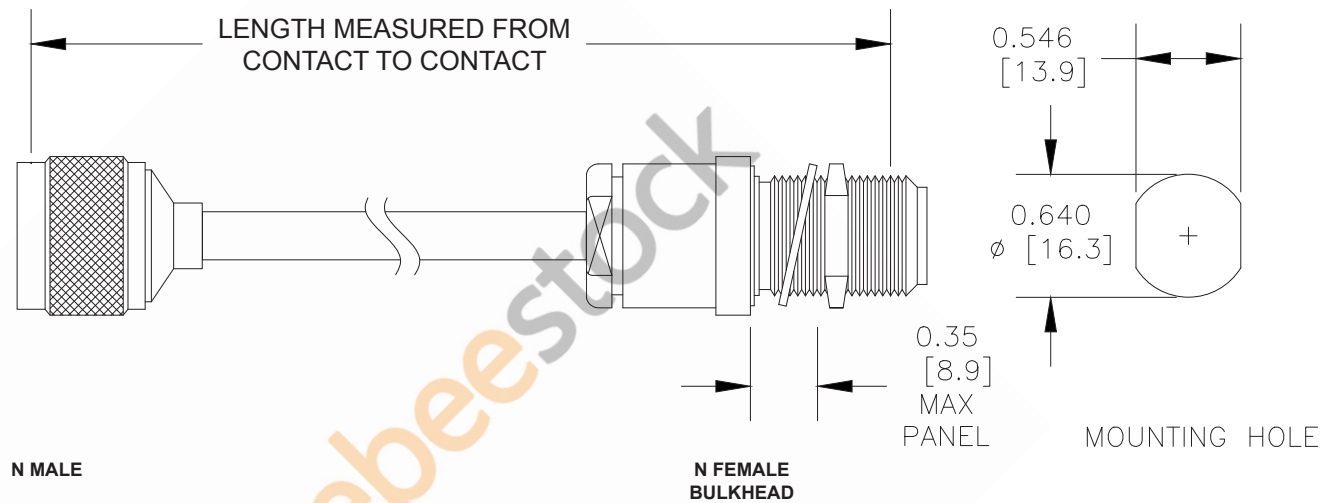

N Male to N Female Bulkhead Cable 12 Inch Length Using Coax, LF Solder

Part # Ext.	Length In Inches	Part # Ext.	Length In Centimeters
-12	12"	-25CM	25Cm
-24	24"	-50CM	50Cm
-36	36"	-75CM	75Cm
-48	48"	-100CM	100Cm
-60	60"	-125CM	125Cm
-XX	Custom Length	-xxCM	Custom Length

NOTES:

1. UNLESS OTHERWISE SPECIFIED ALL DIMENSIONS ARE NOMINAL.
2. ALL SPECIFICATIONS ARE SUBJECT TO CHANGE WITHOUT NOTICE AT ANY TIME.
3. DIMENSIONS ARE IN INCHES [mm].
4. LENGTH TOLERANCE IS $\pm 1.5\%$ OR $3/8"$, WHICHEVER IS GREATER.