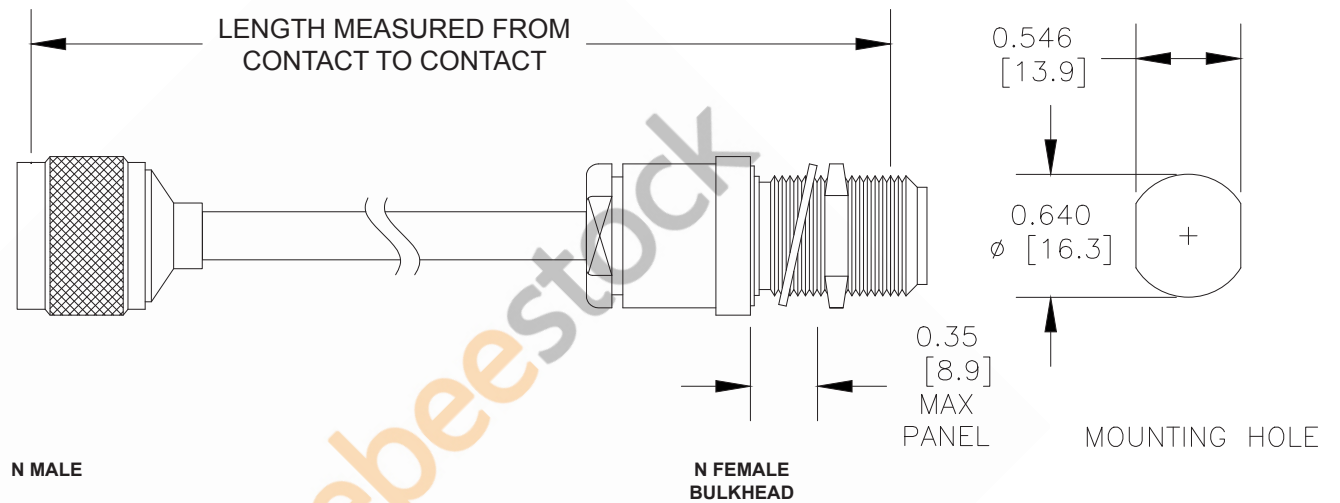

N Male to N Female Bulkhead Cable 18 Inch Length Using Coax , LF Solder

Part # Ext.	Length In Inches	Part # Ext.	Length In Centimeters
-12	12"	-25CM	25Cm
-24	24"	-50CM	50Cm
-36	36"	-75CM	75Cm
-48	48"	-100CM	100Cm
-60	60"	-125CM	125Cm
-XX	Custom Length	-xxCM	Custom Length

NOTES:

1. UNLESS OTHERWISE SPECIFIED ALL DIMENSIONS ARE NOMINAL.
2. ALL SPECIFICATIONS ARE SUBJECT TO CHANGE WITHOUT NOTICE AT ANY TIME.
3. DIMENSIONS ARE IN INCHES [mm].
4. LENGTH TOLERANCE IS $\pm 1.5\%$ OR $3/8"$, WHICHEVER IS GREATER.