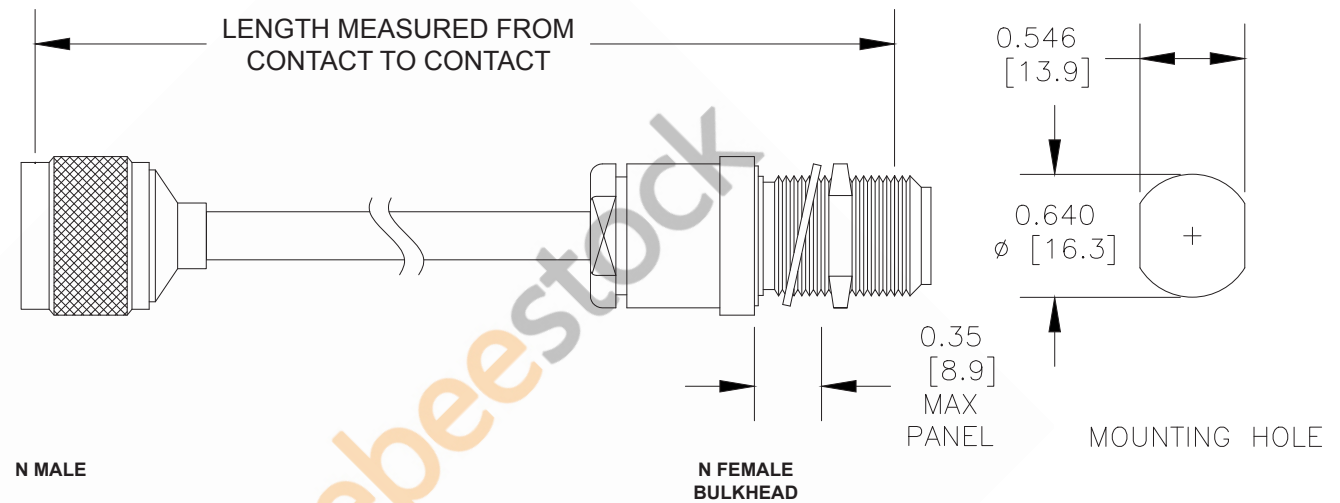

N Male to N Female Bulkhead Cable 24 Inch Length Using Coax, LF Solder

Part # Ext.	Length In Inches	Part # Ext.	Length In Centimeters
-12	12"	-25CM	25Cm
-24	24"	-50CM	50Cm
-36	36"	-75CM	75Cm
-48	48"	-100CM	100Cm
-60	60"	-125CM	125Cm
-XX	Custom Length	-xxCM	Custom Length

DWG TITLE

**ET28328**

NOTES:

1. UNLESS OTHERWISE SPECIFIED ALL DIMENSIONS ARE NOMINAL.
2. ALL SPECIFICATIONS ARE SUBJECT TO CHANGE WITHOUT NOTICE AT ANY TIME.
3. DIMENSIONS ARE IN INCHES [mm].
4. LENGTH TOLERANCE IS  $\pm 1.5\%$  OR  $3/8"$ , WHICHEVER IS GREATER.