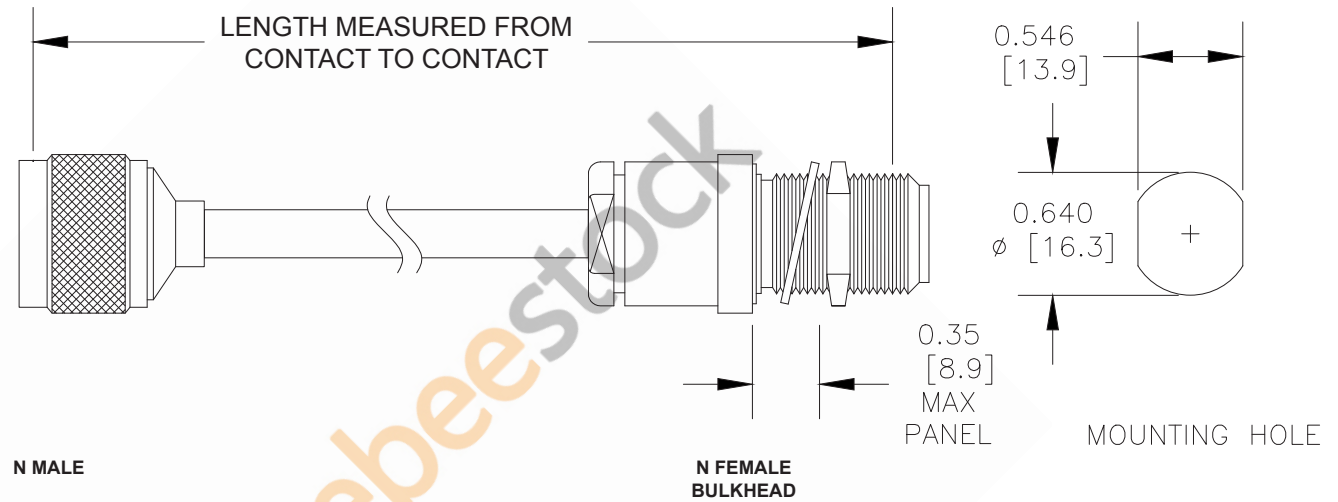

N Male to N Female Bulkhead Cable 36 Inch Length Using Coax , LF Solder

Part # Ext.	Length In Inches	Part # Ext.	Length In Centimeters
-12	12"	-25CM	25Cm
-24	24"	-50CM	50Cm
-36	36"	-75CM	75Cm
-48	48"	-100CM	100Cm
-60	60"	-125CM	125Cm
-XX	Custom Length	-xxCM	Custom Length

NOTES:

1. UNLESS OTHERWISE SPECIFIED ALL DIMENSIONS ARE NOMINAL.
2. ALL SPECIFICATIONS ARE SUBJECT TO CHANGE WITHOUT NOTICE AT ANY TIME.
3. DIMENSIONS ARE IN INCHES [mm].
4. LENGTH TOLERANCE IS $\pm 1.5\%$ OR $3/8"$, WHICHEVER IS GREATER.