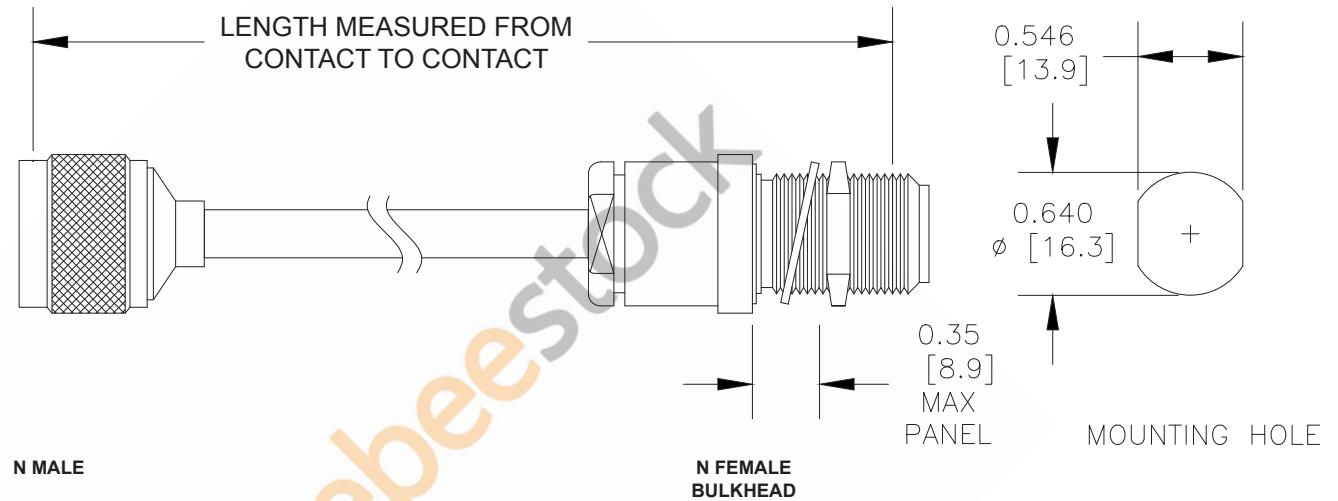

N Male to N Female Bulkhead Cable 48 Inch Length Using Coax, LF Solder

Part # Ext.	Length In Inches	Part # Ext.	Length In Centimeters
-12	12"	-25CM	25Cm
-24	24"	-50CM	50Cm
-36	36"	-75CM	75Cm
-48	48"	-100CM	100Cm
-60	60"	-125CM	125Cm
-XX	Custom Length	-xxCM	Custom Length

NOTES:

1. UNLESS OTHERWISE SPECIFIED ALL DIMENSIONS ARE NOMINAL.
2. ALL SPECIFICATIONS ARE SUBJECT TO CHANGE WITHOUT NOTICE AT ANY TIME.
3. DIMENSIONS ARE IN INCHES [mm].
4. LENGTH TOLERANCE IS $\pm 1.5\%$ OR $3/8"$, WHICHEVER IS GREATER.