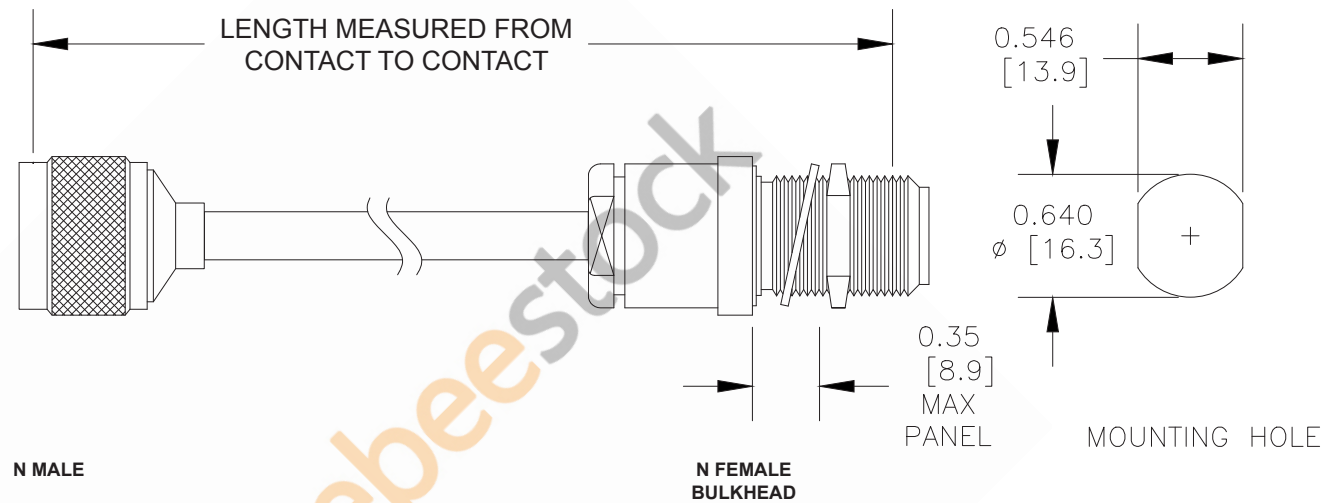

N Male to N Female Bulkhead Cable 60 Inch Length Using Coax , LF Solder

Part # Ext.	Length In Inches	Part # Ext.	Length In Centimeters
-12	12"	-25CM	25Cm
-24	24"	-50CM	50Cm
-36	36"	-75CM	75Cm
-48	48"	-100CM	100Cm
-60	60"	-125CM	125Cm
-XX	Custom Length	-xxCM	Custom Length

FSCM NO. 53919

NOTES:

1. UNLESS OTHERWISE SPECIFIED ALL DIMENSIONS ARE NOMINAL.
2. ALL SPECIFICATIONS ARE SUBJECT TO CHANGE WITHOUT NOTICE AT ANY TIME.
3. DIMENSIONS ARE IN INCHES [mm].
4. LENGTH TOLERANCE IS $\pm 1.5\%$ OR $3/8"$, WHICHEVER IS GREATER.