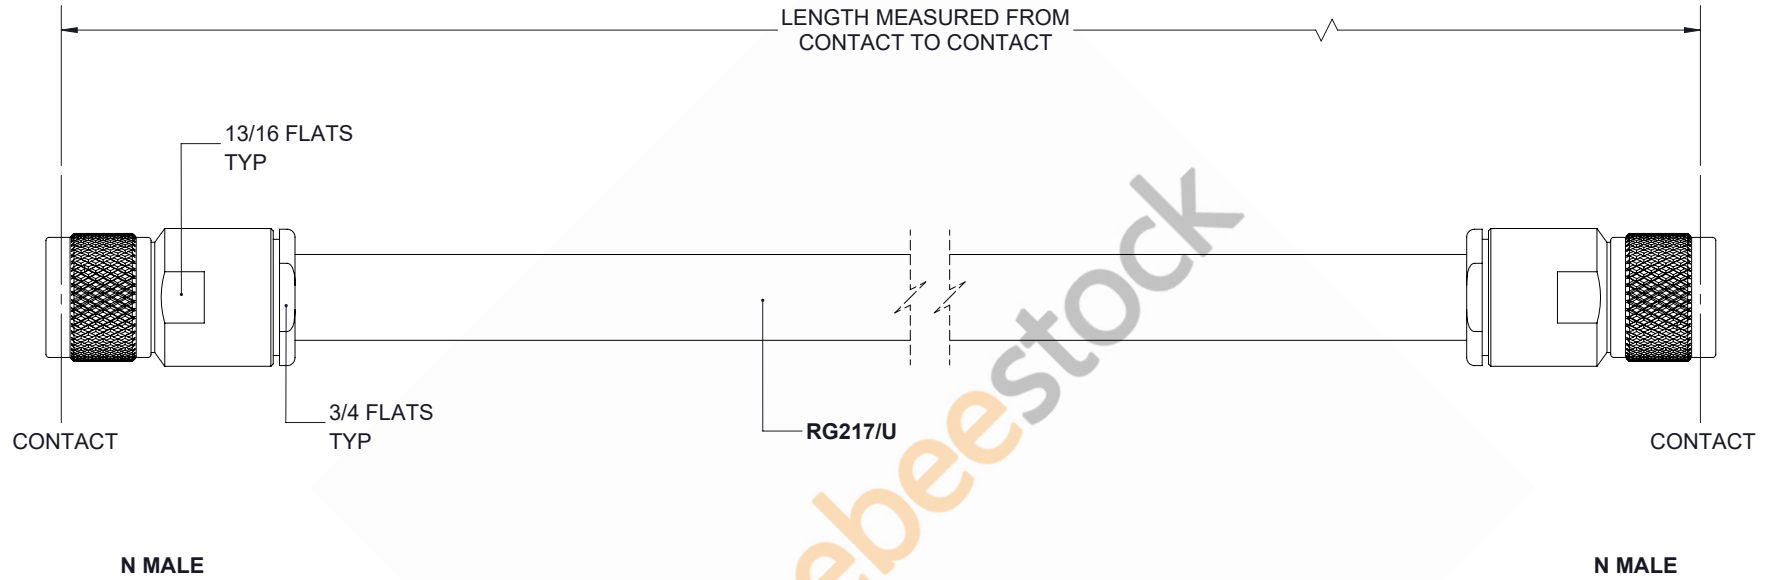

N Male to N Male Cable 12 Inch Length Using RG217 Coax

UNLESS OTHERWISE SPECIFIED LEADING DIMENSIONS ARE INCHES DIMENSIONS IN [] ARE MILLIMETERS		 8TH FLOOR, BUILDING 1, YONGFU SCIENCE AND TECHNOLOGY CENTER INDUSTRIAL PARK, NANZHA DISTRICT 5, HUMEN, 523800, DONGGUAN, GUANGDONG, CHINA WEBSITE: www.ebeestock.com EMAIL: sales@ebeestock.com		THE INFORMATION AND DESIGN IN THIS DOCUMENT IS THE PROPERTY OF EBEESTOCK. ALL RIGHTS RESERVED.	
TOLERANCES: .X=± .2 [5.08] FRACTIONS ± 1/32 .XX=± .01 [.25] ANGES ± 1° .XXX=± .005 [.13]				SHEET 1 OF 1	
ALL DIMENSIONS SHOWN ARE FOR REFERENCE ONLY.		SCALE N/A			
THIRD-ANGLE PROJECTION		SIZE A	CAGE 53919	DRAWN BY K.DANG	PART NUMBER ET28345
				REV 1.1	