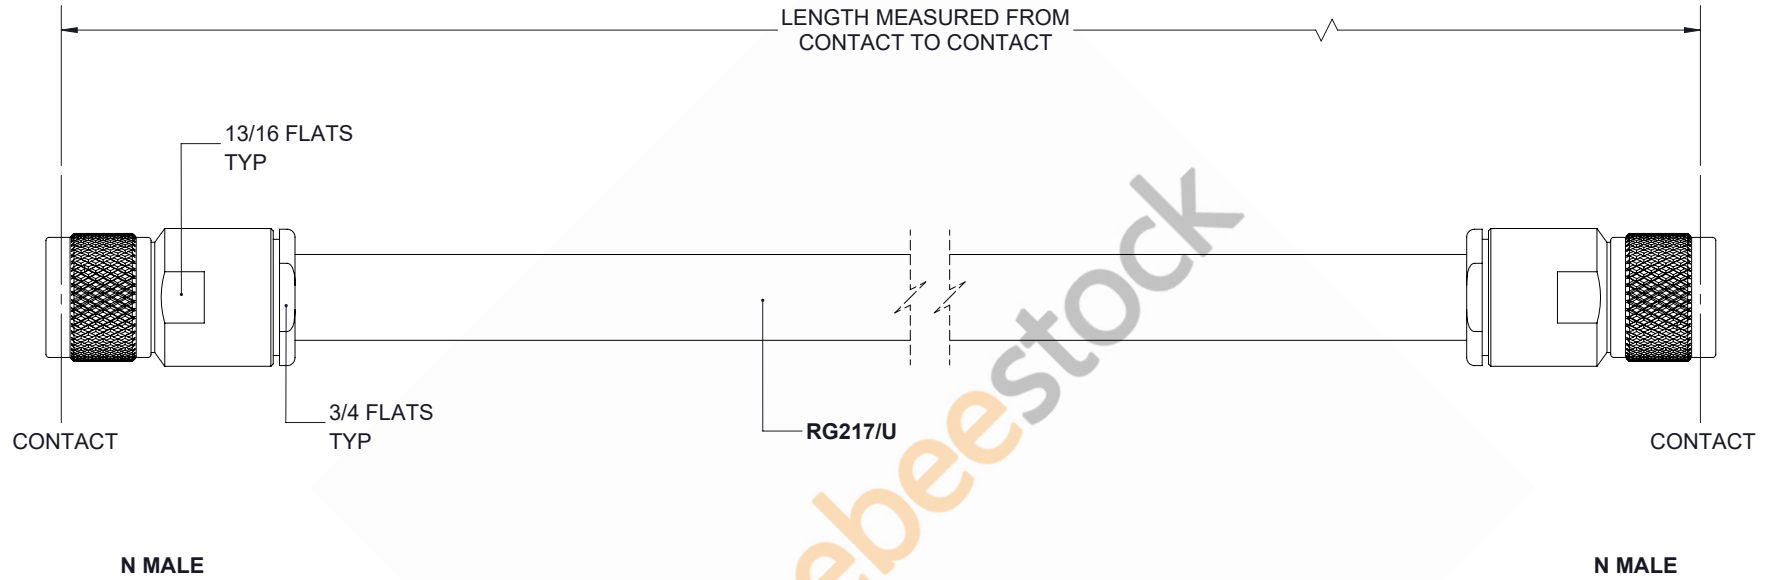

# N Male to N Male Cable 36 Inch Length Using RG217 Coax

UNLESS OTHERWISE SPECIFIED LEADING DIMENSIONS ARE INCHES DIMENSIONS IN [ ] ARE MILLIMETERS		 8TH FLOOR, BUILDING 1, YONGFU SCIENCE AND TECHNOLOGY CENTER INDUSTRIAL PARK, NANZHA DISTRICT 5, HUMEN, 523800, DONGGUAN, GUANGDONG, CHINA WEBSITE: <a href="http://www.ebeestock.com">www.ebeestock.com</a> EMAIL: <a href="mailto:sales@ebeestock.com">sales@ebeestock.com</a>		THE INFORMATION AND DESIGN IN THIS DOCUMENT IS THE PROPERTY OF EBEESTOCK. ALL RIGHTS RESERVED.	
TOLERANCES: .X $\pm$ .2 [ 5.08 ]      FRACTIONS $\pm$ 1/32 .XX $\pm$ .01 [ .25 ] $\pm$ 1/32 .XXX $\pm$ .005 [ .13 ]      ANGLES $\pm$ 1°				SHEET 1 OF 1 SCALE N/A	
ALL DIMENSIONS SHOWN ARE FOR REFERENCE ONLY.		WEBSITE: <a href="http://www.ebeestock.com">www.ebeestock.com</a> EMAIL: <a href="mailto:sales@ebeestock.com">sales@ebeestock.com</a>		PART NUMBER ET28347	
THIRD-ANGLE PROJECTION 		SIZE A	CAGE 53919	DRAWN BY K.DANG	REV 1.1