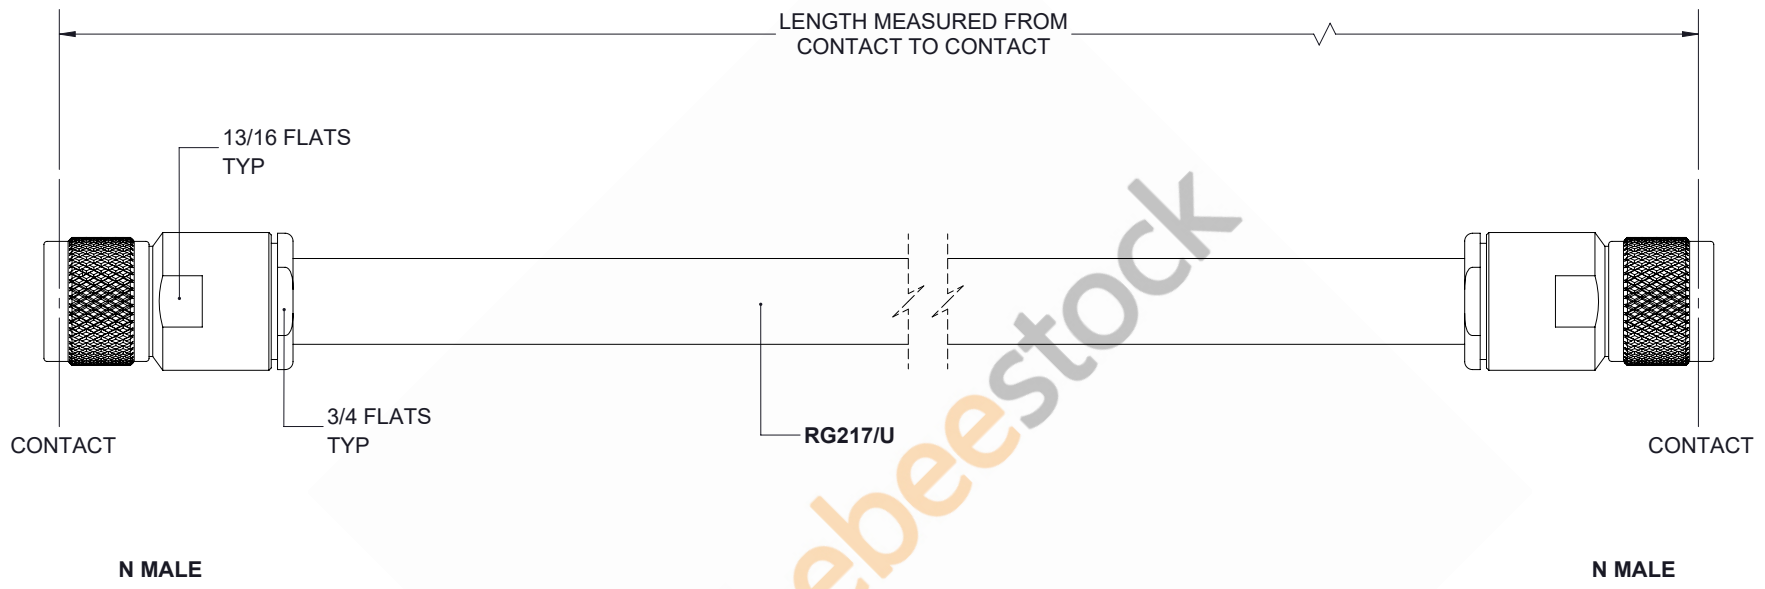

N Male to N Male Cable 48 Inch Length Using RG217 Coax

UNLESS OTHERWISE SPECIFIED LEADING DIMENSIONS ARE INCHES DIMENSIONS IN [] ARE MILLIMETERS		 8TH FLOOR, BUILDING 1, YONGFU SCIENCE AND TECHNOLOGY CENTER INDUSTRIAL PARK, NANZHA DISTRICT 5, HUMAN, 523800, DONGGUAN, GUANGDONG, CHINA WEBSITE: www.ebeestock.com EMAIL: sales@ebeestock.com		THE INFORMATION AND DESIGN IN THIS DOCUMENT IS THE PROPERTY OF EBEESTOCK. ALL RIGHTS RESERVED.		
TOLERANCES: .X=± .2 [5.08] FRACTIONS ± 1/32 .XX=± .01 [.25] ANGES ± 1° .XXX=± .005 [.13]				SHEET 1 OF 1		
ALL DIMENSIONS SHOWN ARE FOR REFERENCE ONLY.		WEBSITE: www.ebeestock.com EMAIL: sales@ebeestock.com		SCALE N/A		
THIRD-ANGLE PROJECTION 		SIZE A	CAGE 53919	DRAWN BY K.DANG	PART NUMBER ET28348	REV 1.1