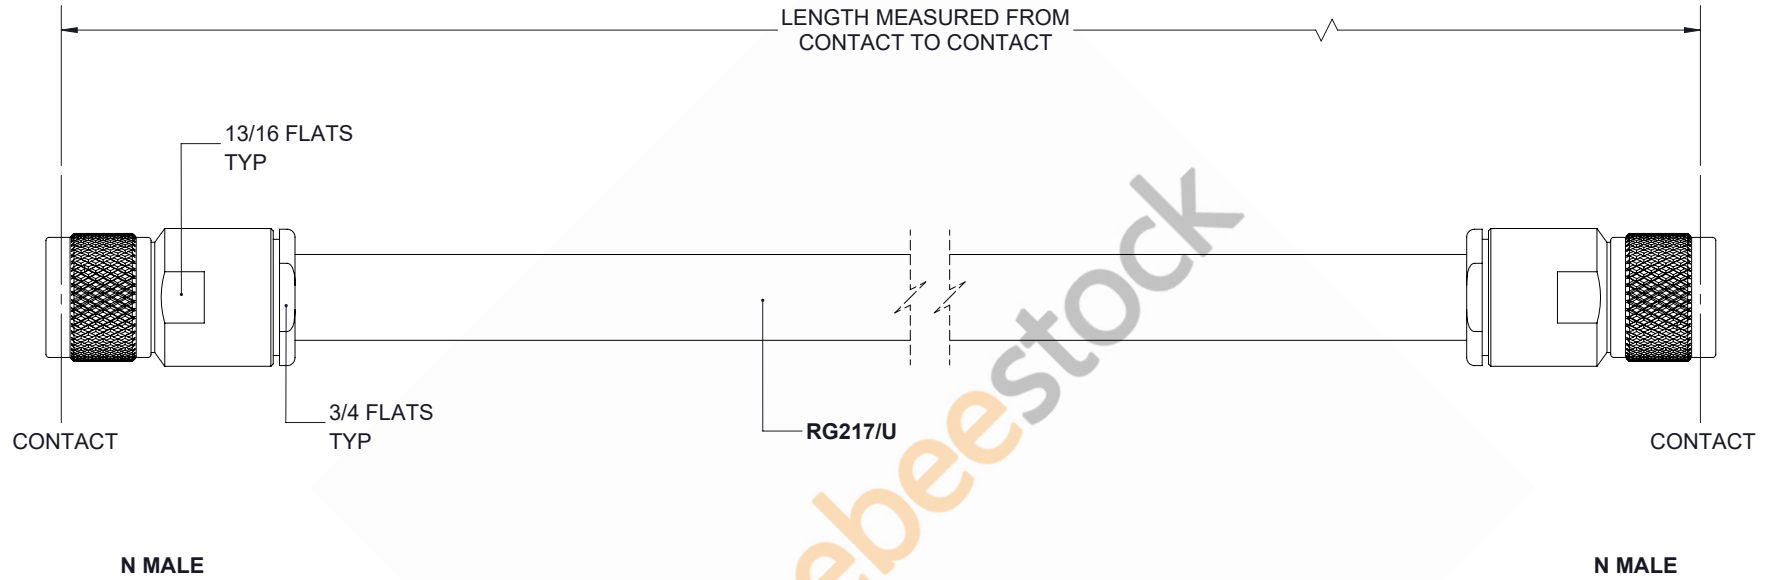

# N Male to N Male Cable 72 Inch Length Using RG217 Coax

UNLESS OTHERWISE SPECIFIED LEADING DIMENSIONS ARE INCHES DIMENSIONS IN [ ] ARE MILLIMETERS		 8TH FLOOR, BUILDING 1, YONGFU SCIENCE AND TECHNOLOGY CENTER INDUSTRIAL PARK, NANZHA DISTRICT 5, HUMEN, 523800, DONGGUAN, GUANGDONG, CHINA WEBSITE: <a href="http://www.ebeestock.com">www.ebeestock.com</a> EMAIL: <a href="mailto:sales@ebeestock.com">sales@ebeestock.com</a>		THE INFORMATION AND DESIGN IN THIS DOCUMENT IS THE PROPERTY OF EBEESTOCK. ALL RIGHTS RESERVED.		
<b>TOLERANCES:</b> .X=± .2 [ 5.08 ]      FRACTIONS ± 1/32 .XX=± .01 [ .25 ]      ANGES ± 1° .XXX=± .005 [ .13 ]				SHEET 1 OF 1		
ALL DIMENSIONS SHOWN ARE FOR REFERENCE ONLY.		WEBSITE: <a href="http://www.ebeestock.com">www.ebeestock.com</a> EMAIL: <a href="mailto:sales@ebeestock.com">sales@ebeestock.com</a>		SCALE N/A		
THIRD-ANGLE PROJECTION 		SIZE A	CAGE 53919	DRAWN BY K.DANG	PART NUMBER ET28350	REV 1.1