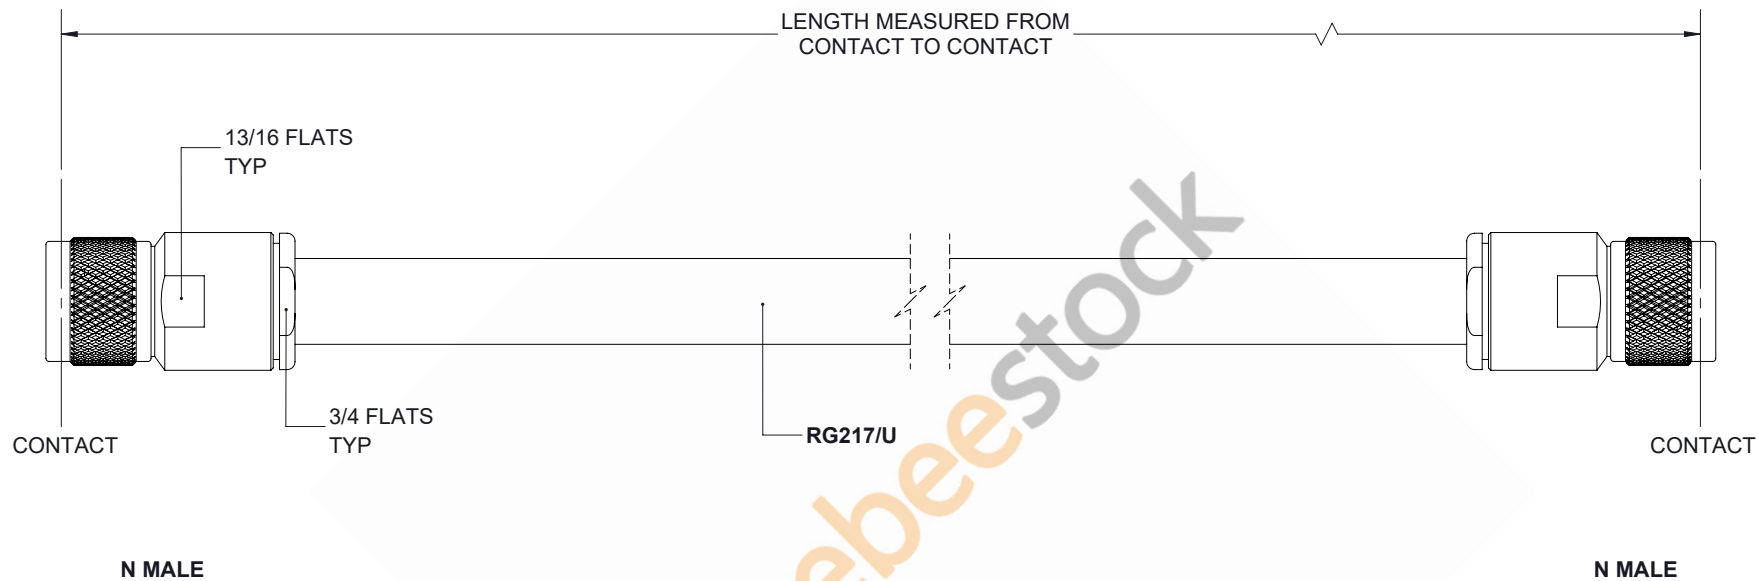

N Male to N Male Cable 120 Inch Length Using RG217 Coax

UNLESS OTHERWISE SPECIFIED LEADING DIMENSIONS ARE INCHES DIMENSIONS IN [] ARE MILLIMETERS		 8TH FLOOR, BUILDING 1, YONGFU SCIENCE AND TECHNOLOGY CENTER INDUSTRIAL PARK, NANZHA DISTRICT 5, HUIJEN, 523800, DONGGUAN, GUANGDONG, CHINA WEBSITE: www.ebeestock.com EMAIL: sales@ebeestock.com		THE INFORMATION AND DESIGN IN THIS DOCUMENT IS THE PROPERTY OF EBEEESTOCK. ALL RIGHTS RESERVED.	
TOLERANCES: .X=± .2 [5.08] FRACTIONS ± 1/32 .XX=± .01 [.25] ANGES ± 1° .XXX=± .005 [.13]				SHEET 1 OF 1 SCALE N/A	
ALL DIMENSIONS SHOWN ARE FOR REFERENCE ONLY.		WEBSITE: www.ebeestock.com EMAIL: sales@ebeestock.com		PART NUMBER ET28354	
THIRD-ANGLE PROJECTION 		SIZE A	CAGE 53919	DRAWN BY K.DANG	REV 1.1