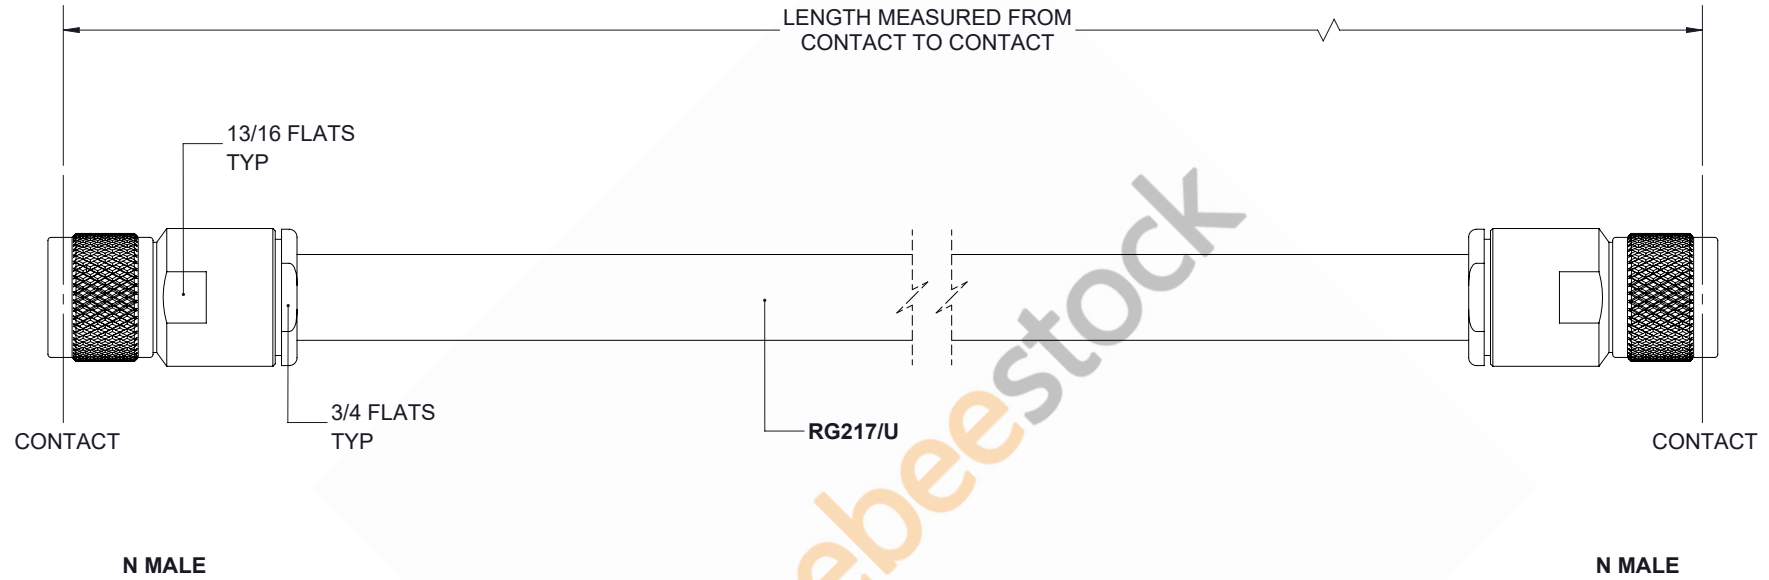

N Male to N Male Cable 36 Inch Length Using RG217 Coax , LF Solder

UNLESS OTHERWISE SPECIFIED LEADING DIMENSIONS ARE INCHES DIMENSIONS IN [] ARE MILLIMETERS		 8TH FLOOR, BUILDING 1, YONGFU SCIENCE AND TECHNOLOGY CENTER INDUSTRIAL PARK, NANZHA DISTRICT 5, HUMEN, 523800, DONGGUAN, GUANGDONG, CHINA WEBSITE: www.ebeestock.com EMAIL: sales@ebeestock.com		THE INFORMATION AND DESIGN IN THIS DOCUMENT IS THE PROPERTY OF EBEESTOCK. ALL RIGHTS RESERVED.		
TOLERANCES: .X \pm .2 [5.08] FRACTIONS \pm 1/32 .XX \pm .01 [.25] \pm 1/32 .XXX \pm .005 [.13] ANGLES \pm 1°				SHEET 1 OF 1		
ALL DIMENSIONS SHOWN ARE FOR REFERENCE ONLY.		WEBSITE: www.ebeestock.com EMAIL: sales@ebeestock.com		SCALE N/A		
THIRD-ANGLE PROJECTION 		SIZE A	CAGE 53919	DRAWN BY K.DANG	PART NUMBER ET28358	REV 1.1