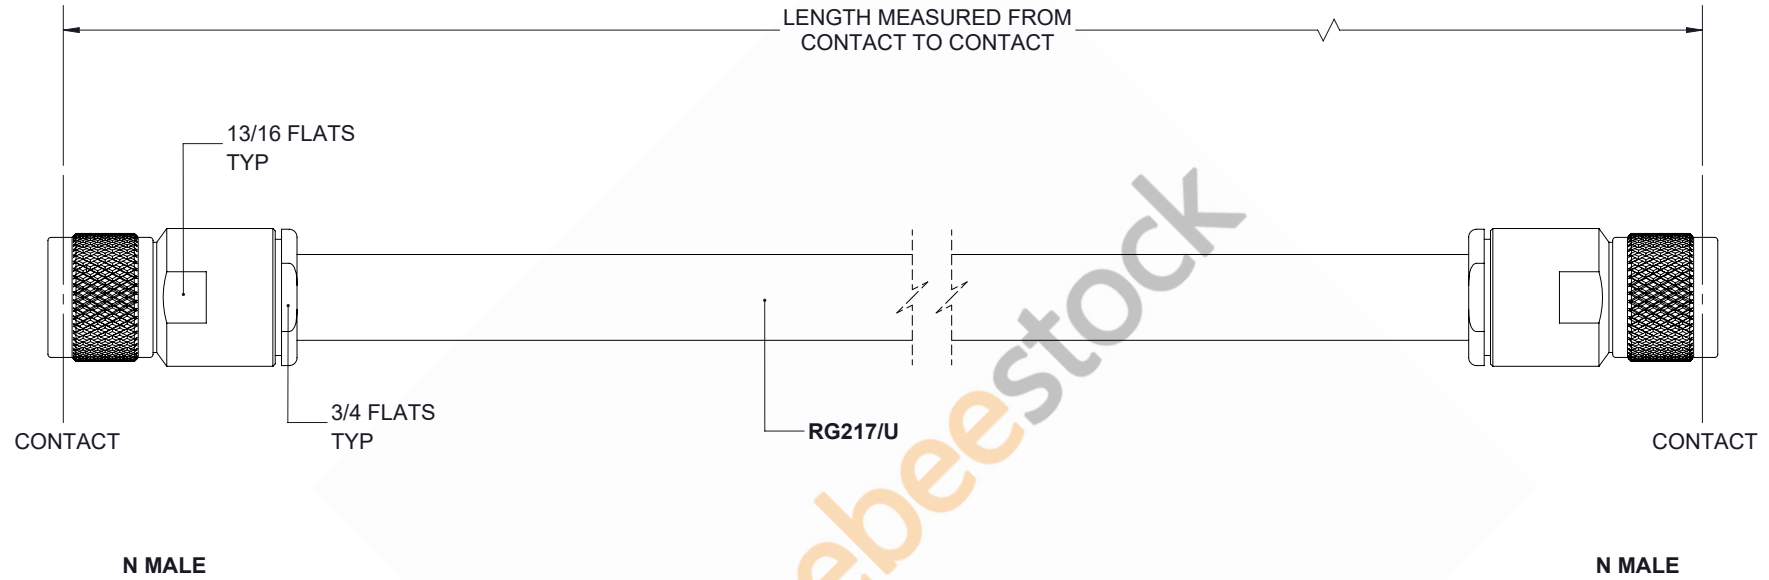

# N Male to N Male Cable 48 Inch Length Using RG217 Coax , LF Solder

UNLESS OTHERWISE SPECIFIED LEADING DIMENSIONS ARE INCHES DIMENSIONS IN [ ] ARE MILLIMETERS		 8TH FLOOR, BUILDING 1, YONGFU SCIENCE AND TECHNOLOGY CENTER INDUSTRIAL PARK, NANZHA DISTRICT 5, HUIJEN, 523800, DONGGUAN, GUANGDONG, CHINA WEBSITE: <a href="http://www.ebeestock.com">www.ebeestock.com</a> EMAIL: <a href="mailto:sales@ebeestock.com">sales@ebeestock.com</a>		THE INFORMATION AND DESIGN IN THIS DOCUMENT IS THE PROPERTY OF EBEEESTOCK. ALL RIGHTS RESERVED.				
TOLERANCES: .X=± .2 [ 5.08 ]      FRACTIONS ± 1/32 .XX=± .01 [ .25 ]      ANGES ± 1° .XXX=± .005 [ .13 ]				SHEET 1 OF 1 SCALE N/A				
ALL DIMENSIONS SHOWN ARE FOR REFERENCE ONLY.		THIRD-ANGLE PROJECTION 		SIZE A	CAGE 53919	DRAWN BY K.DANG	PART NUMBER 9	REV 1.1