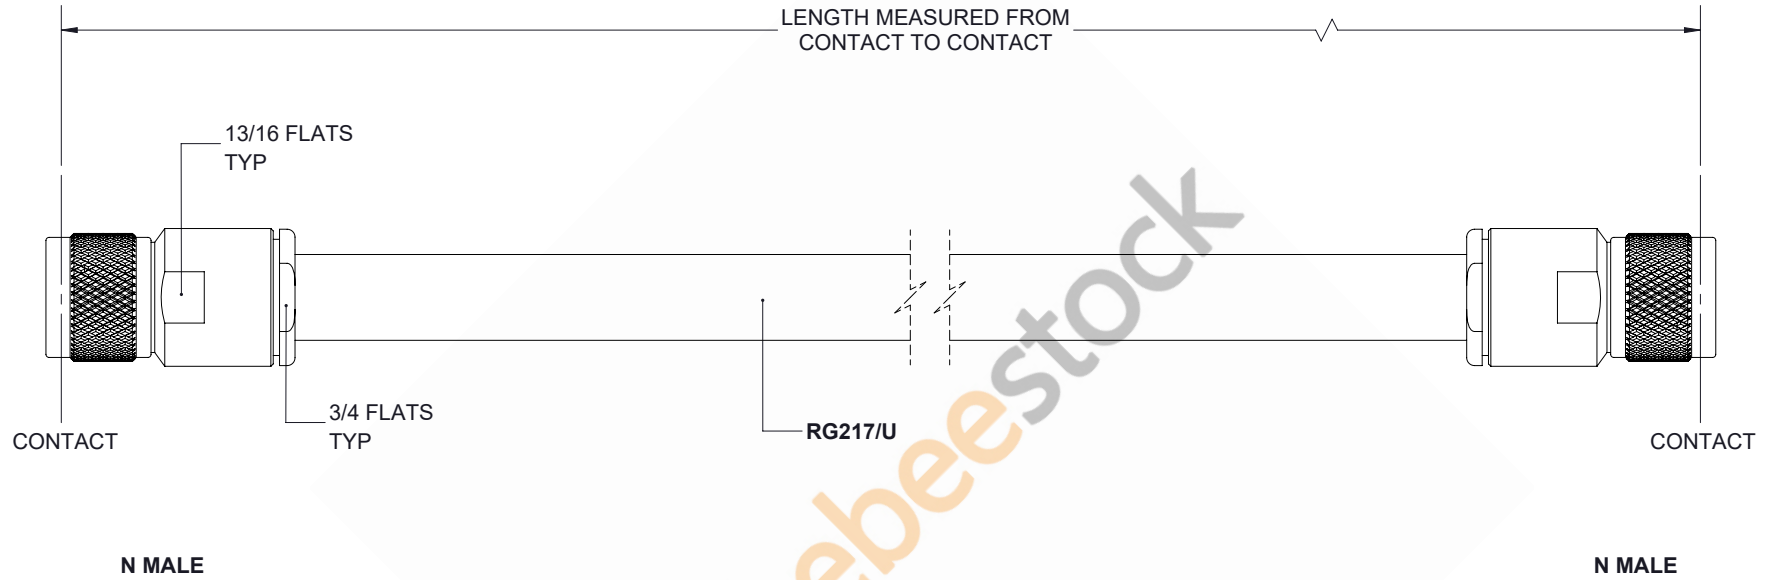

N Male to N Male Cable 60 Inch Length Using RG217 Coax , LF Solder

UNLESS OTHERWISE SPECIFIED LEADING DIMENSIONS ARE INCHES DIMENSIONS IN [] ARE MILLIMETERS		 8TH FLOOR, BUILDING 1, YONGFU SCIENCE AND TECHNOLOGY CENTER INDUSTRIAL PARK, NANZHA DISTRICT 5, HUMEN, 523800, DONGGUAN, GUANGDONG, CHINA WEBSITE: www.ebeestock.com EMAIL: sales@ebeestock.com		THE INFORMATION AND DESIGN IN THIS DOCUMENT IS THE PROPERTY OF EBEESTOCK. ALL RIGHTS RESERVED.	
TOLERANCES: .X=± .2 [5.08] FRACTIONS ± 1/32 .XX=± .01 [.25] ANGES ± 1° .XXX=± .005 [.13]				SHEET 1 OF 1	
ALL DIMENSIONS SHOWN ARE FOR REFERENCE ONLY.		WEBSITE: www.ebeestock.com EMAIL: sales@ebeestock.com		SCALE N/A	
THIRD-ANGLE PROJECTION		SIZE A	CAGE 53919	DRAWN BY K.DANG	PART NUMBER ET28360
					REV 1.1