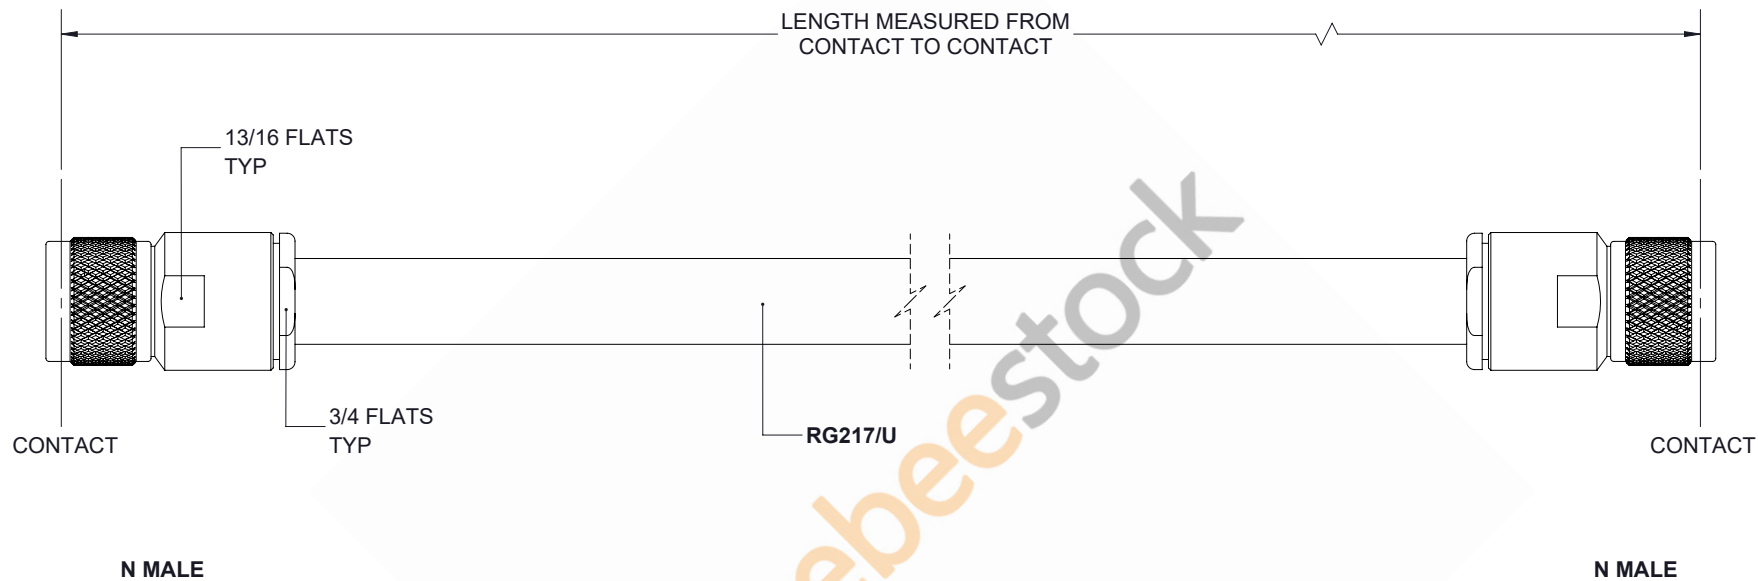

N Male to N Male Cable 72 Inch Length Using RG217 Coax , LF Solder

UNLESS OTHERWISE SPECIFIED LEADING DIMENSIONS ARE INCHES DIMENSIONS IN [] ARE MILLIMETERS		 8TH FLOOR, BUILDING 1, YONGFU SCIENCE AND TECHNOLOGY CENTER INDUSTRIAL PARK, NANZHA DISTRICT 5, HUIJEN, 523800, DONGGUAN, GUANGDONG, CHINA WEBSITE: www.ebeestock.com EMAIL: sales@ebeestock.com		THE INFORMATION AND DESIGN IN THIS DOCUMENT IS THE PROPERTY OF EBEESTOCK. ALL RIGHTS RESERVED.		
TOLERANCES: .X=± .2 [5.08] FRACTIONS ± 1/32 .XX=± .01 [.25] ANGES ± 1° .XXX=± .005 [.13]				SHEET 1 OF 1		
ALL DIMENSIONS SHOWN ARE FOR REFERENCE ONLY.		SCALE N/A				
THIRD-ANGLE PROJECTION 		SIZE A	CAGE 53919	DRAWN BY K.DANG	PART NUMBER ET28361	REV 1.1