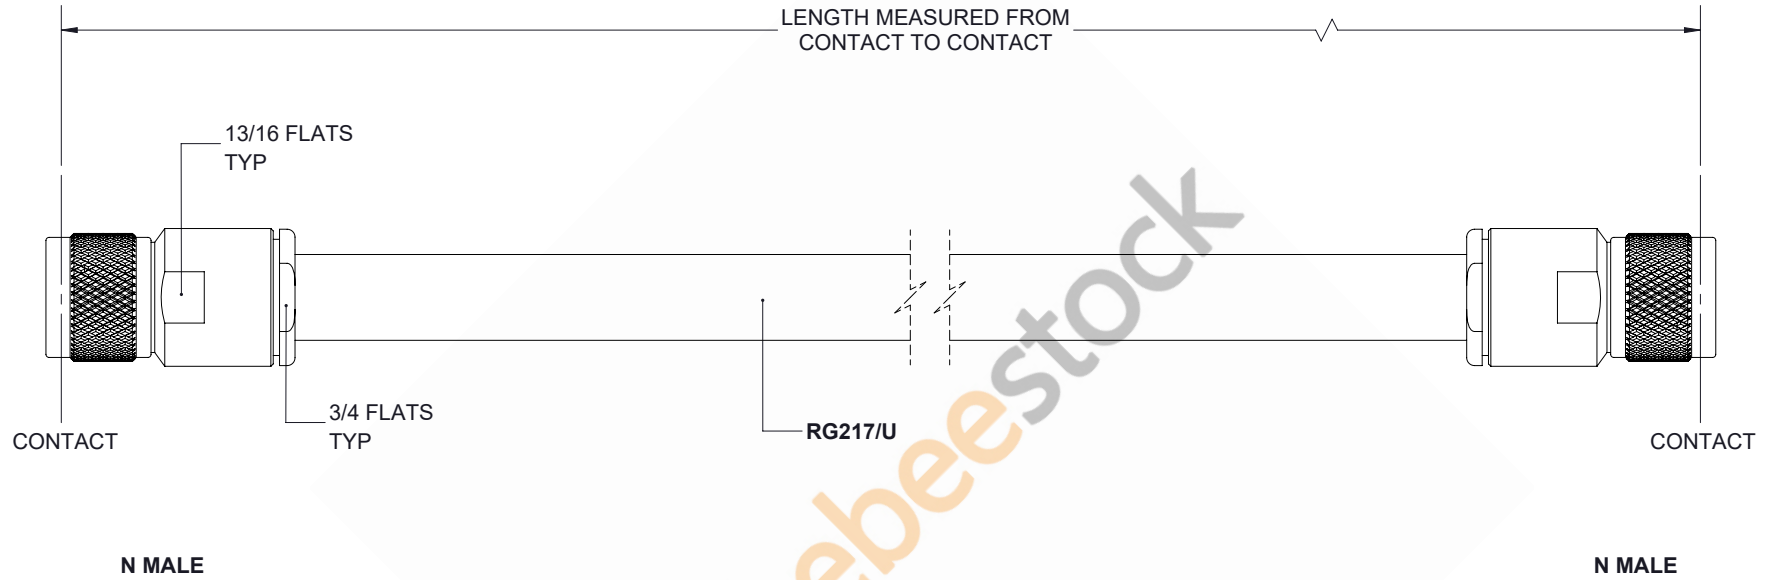

N Male to N Male Cable 96 Inch Length Using RG217 Coax , LF Solder

| | | | | | |
|--|--|---|------------|--|---------------------|
| UNLESS OTHERWISE SPECIFIED LEADING DIMENSIONS ARE INCHES DIMENSIONS IN [] ARE MILLIMETERS | |  8TH FLOOR, BUILDING 1, YONGFU SCIENCE AND TECHNOLOGY CENTER INDUSTRIAL PARK, NANZHA DISTRICT 5, HUMEN, 523800, DONGGUAN, GUANGDONG, CHINA WEBSITE: www.ebeestock.com EMAIL: sales@ebeestock.com | | THE INFORMATION AND DESIGN IN THIS DOCUMENT IS THE PROPERTY OF EBEESTOCK. ALL RIGHTS RESERVED. | |
| TOLERANCES: .X=± .2 [5.08] FRACTIONS ± 1/32 .XX=± .01 [.25] ANGES ± 1° .XXX=± .005 [.13] | | | | SHEET 1 OF 1 | |
| ALL DIMENSIONS SHOWN ARE FOR REFERENCE ONLY. | | WEBSITE: www.ebeestock.com EMAIL: sales@ebeestock.com | | SCALE N/A | |
| THIRD-ANGLE PROJECTION | | SIZE A | CAGE 53919 | DRAWN BY K.DANG | PART NUMBER ET28363 |
|  | | | | | REV 1.1 |