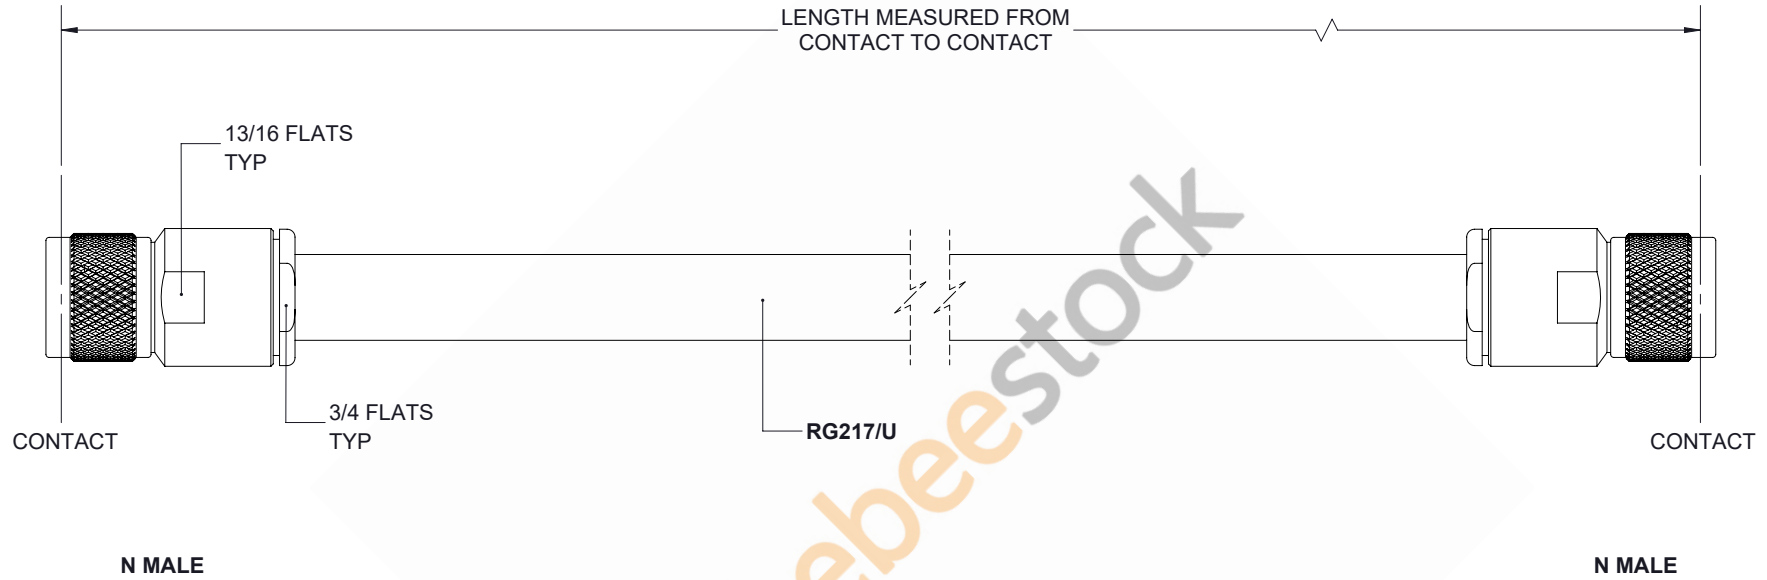

N Male to N Male Cable 144 Inch Length Using RG217 Coax , LF Solder

UNLESS OTHERWISE SPECIFIED LEADING DIMENSIONS ARE INCHES DIMENSIONS IN [] ARE MILLIMETERS		 8TH FLOOR, BUILDING 1, YONGFU SCIENCE AND TECHNOLOGY CENTER INDUSTRIAL PARK, NANZHA DISTRICT 5, HUMEN, 523800, DONGGUAN, GUANGDONG, CHINA WEBSITE: www.ebeestock.com EMAIL: sales@ebeestock.com		THE INFORMATION AND DESIGN IN THIS DOCUMENT IS THE PROPERTY OF EBEESTOCK. ALL RIGHTS RESERVED.		
TOLERANCES: .X \pm .2 [5.08] FRACTIONS \pm 1/32 .XX \pm .01 [.25] \pm 1/32 .XXX \pm .005 [.13] ANGLES \pm 1°				SHEET 1 OF 1		
ALL DIMENSIONS SHOWN ARE FOR REFERENCE ONLY.		WEBSITE: www.ebeestock.com EMAIL: sales@ebeestock.com		SCALE N/A		
THIRD-ANGLE PROJECTION 		SIZE A	CAGE 53919	DRAWN BY K.DANG	PART NUMBER ET28366	REV 1.1