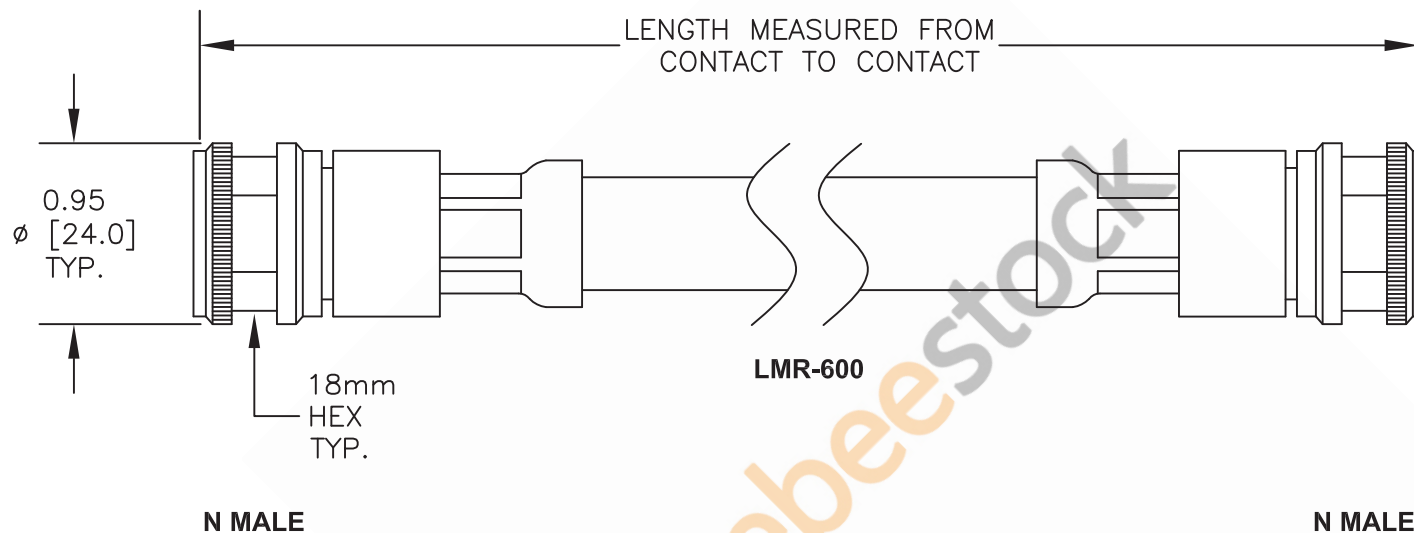

N Male to N Male Cable 12 Inch Length Using LMR-600 Coax

Part # Ext.	Length In Inches	Part # Ext.	Length In Centimeters
-12	12"	-25CM	25Cm
-24	24"	-50CM	50Cm
-36	36"	-75CM	75Cm
-48	48"	-100CM	100Cm
-60	60"	-125CM	125Cm
-XX	Custom Length	-xxCM	Custom Length

DWG TITLE

**ET28377**

FSCM NO. 53919

NOTES:

1. UNLESS OTHERWISE SPECIFIED ALL DIMENSIONS ARE NOMINAL.
2. ALL SPECIFICATIONS ARE SUBJECT TO CHANGE WITHOUT NOTICE AT ANY TIME.
3. DIMENSIONS ARE IN INCHES [mm].
4. LENGTH TOLERANCE IS  $\pm 1.5\%$  OR  $3/8"$ , WHICHEVER IS GREATER.

CAD FILE 013113

SCALE N/A

SIZE A

2233