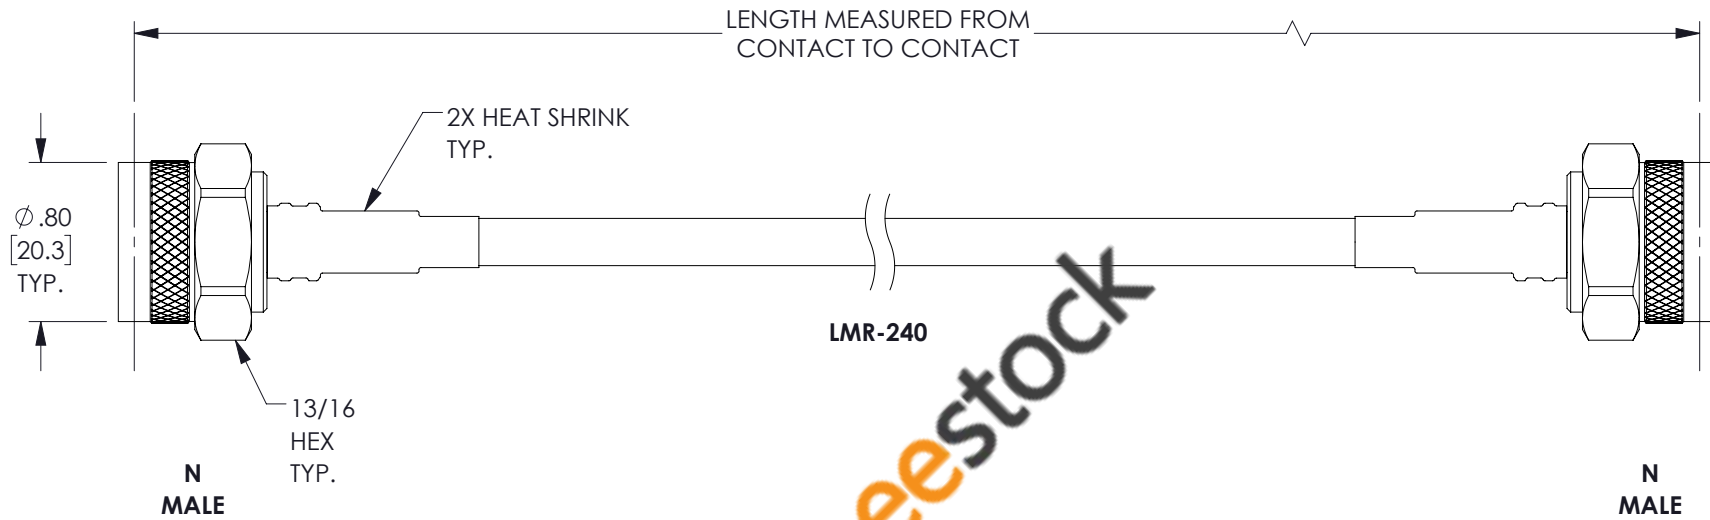

# N Male to N Male With Times Connectors Cable 12 Inch Length Using LMR-240 Coax

| Part # Ext. | Length In Inches | Part # Ext. | Length In Centimeters |
|-------------|------------------|-------------|-----------------------|
| -12         | 12"              | -25CM       | 25Cm                  |
| -24         | 24"              | -50CM       | 50Cm                  |
| -36         | 36"              | -75CM       | 75Cm                  |
| -48         | 48"              | -100CM      | 100Cm                 |
| -60         | 60"              | -125CM      | 125Cm                 |
| -xx         | Custom Length    | -xxCM       | Custom Length         |

UNLESS OTHERWISE SPECIFIED  
LEADING DIMENSIONS ARE INCHES  
DIMENSIONS IN [ ] ARE MILLIMETERS

**TOLERANCES:**

|                    |             |
|--------------------|-------------|
| .X = ±.2 [5.08]    | FRACTIONS   |
| .XX = ±.02 [.51]   | ± 1/32      |
| .XXX = ±.005 [.13] | ANGLES ± 1° |