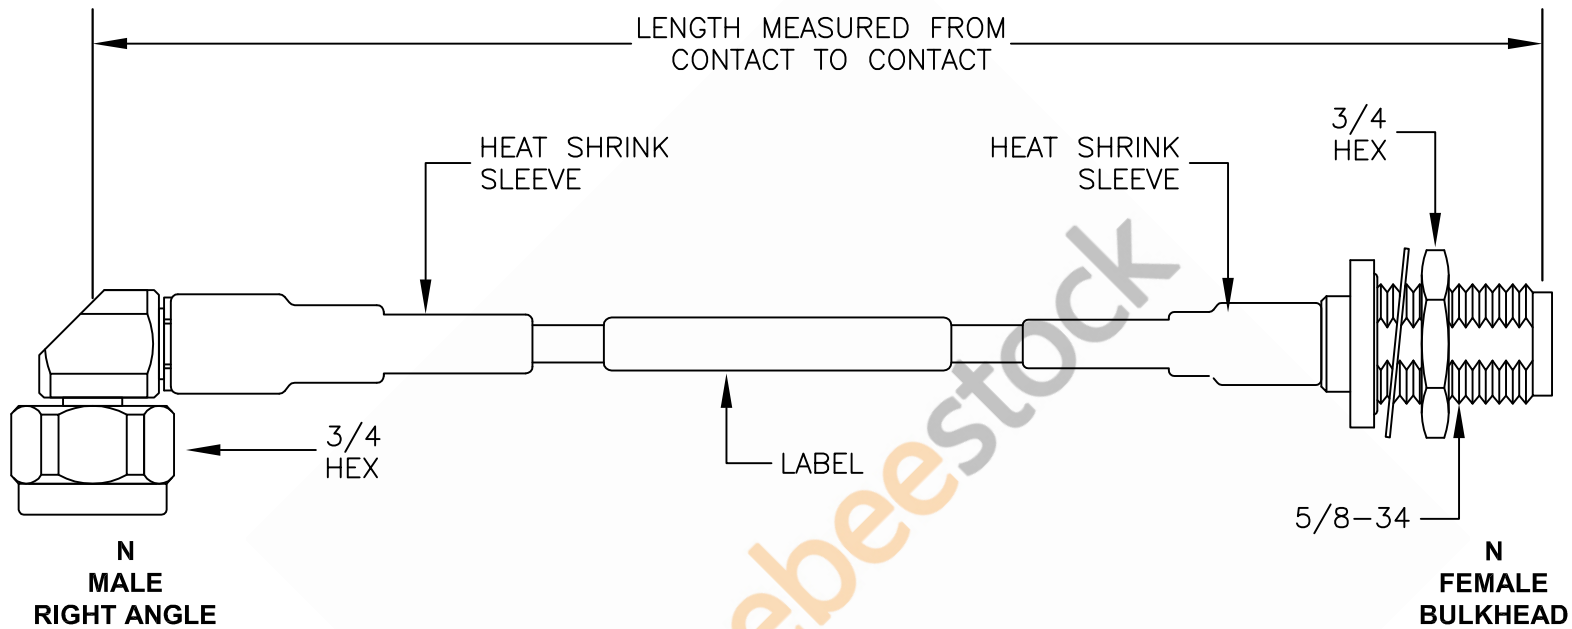

N Male Right Angle to N Female Bulkhead Low Loss Cable 24 Inch Length Using Coax, RoHS

NOTE:
 LABEL FOR CABLE LENGTHS 48" OR SHORTER TO BE CENTERED. 48" OR LONGER WILL BE 12" AWAY FROM CONNECTOR.

Part # Ext.	Length In Inches	Part # Ext.	Length In Centimeters
-12	12"	-25CM	25Cm
-24	24"	-50CM	50Cm
-36	36"	-75CM	75Cm
-48	48"	-100CM	100Cm
-60	60"	-125CM	125Cm
-XX	Custom Length	-xxCM	Custom Length

ET28481

FSCM NO. 53919

NOTES:

1. UNLESS OTHERWISE SPECIFIED ALL DIMENSIONS ARE NOMINAL.
2. ALL SPECIFICATIONS ARE SUBJECT TO CHANGE WITHOUT NOTICE AT ANY TIME.
3. DIMENSIONS ARE IN INCHES [mm].
4. LENGTH TOLERANCE IS $\pm 1.5\%$ OR $3/8"$, WHICHEVER IS GREATER.

CAD FILE 100914

SCALE N/A

SIZE A

150