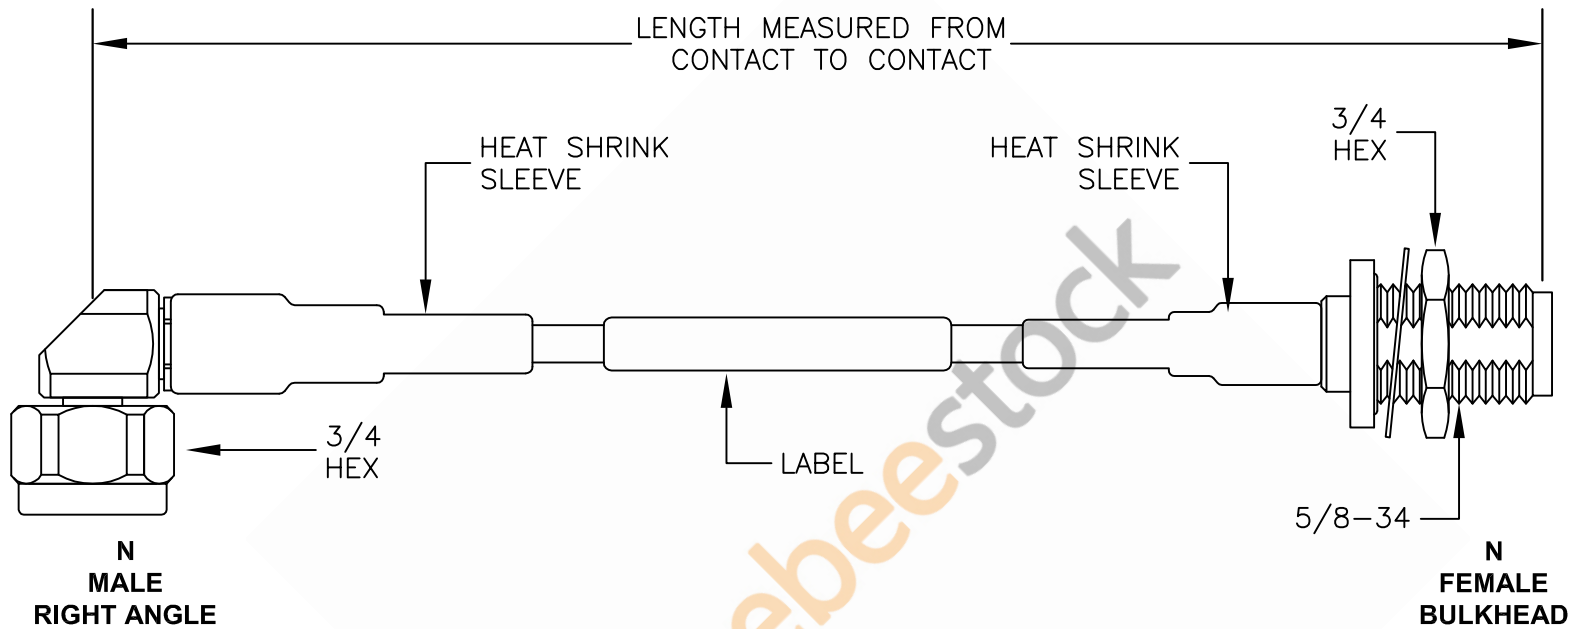

N Male Right Angle to N Female Bulkhead Low Loss Cable 36 Inch Length Using Coax, RoHS

NOTE:
 LABEL FOR CABLE LENGTHS 48" OR SHORTER TO BE CENTERED. 48" OR LONGER WILL BE 12" AWAY FROM CONNECTOR.

Part # Ext.	Length In Inches	Part # Ext.	Length In Centimeters
-12	12"	-25CM	25Cm
-24	24"	-50CM	50Cm
-36	36"	-75CM	75Cm
-48	48"	-100CM	100Cm
-60	60"	-125CM	125Cm
-XX	Custom Length	-xxCM	Custom Length

ET28482

FSCM NO. 53919

NOTES:

1. UNLESS OTHERWISE SPECIFIED ALL DIMENSIONS ARE NOMINAL.
2. ALL SPECIFICATIONS ARE SUBJECT TO CHANGE WITHOUT NOTICE AT ANY TIME.
3. DIMENSIONS ARE IN INCHES [mm].
4. LENGTH TOLERANCE IS $\pm 1.5\%$ OR $3/8"$, WHICHEVER IS GREATER.

CAD FILE 100914

SCALE N/A

SIZE A

150