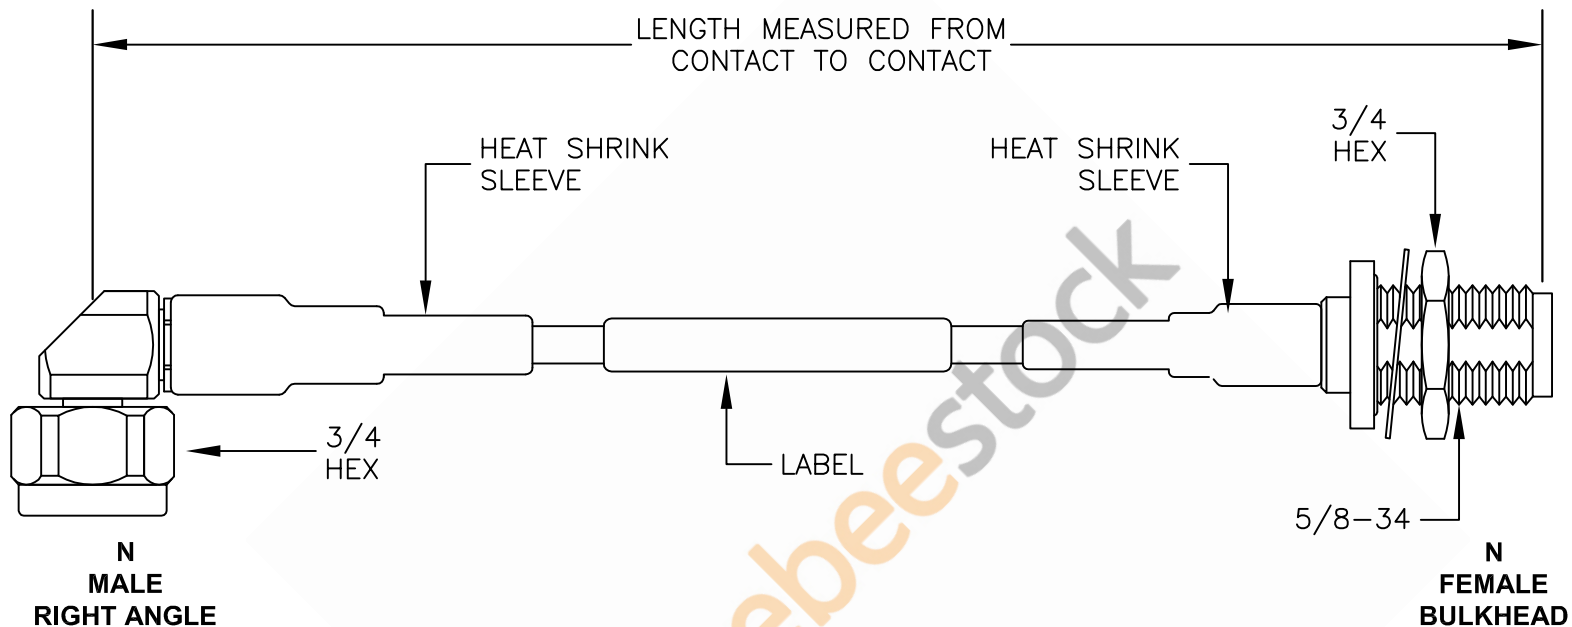

N Male Right Angle to N Female Bulkhead Low Loss Cable 48 Inch Length Using Coax, RoHS

NOTE:
 LABEL FOR CABLE LENGTHS 48" OR SHORTER TO BE CENTERED. 48" OR LONGER WILL BE 12" AWAY FROM CONNECTOR.

Part # Ext.	Length In Inches	Part # Ext.	Length In Centimeters
-12	12"	-25CM	25Cm
-24	24"	-50CM	50Cm
-36	36"	-75CM	75Cm
-48	48"	-100CM	100Cm
-60	60"	-125CM	125Cm
-XX	Custom Length	-xxCM	Custom Length

ET28483

FSCM NO. 53919

NOTES:

1. UNLESS OTHERWISE SPECIFIED ALL DIMENSIONS ARE NOMINAL.
2. ALL SPECIFICATIONS ARE SUBJECT TO CHANGE WITHOUT NOTICE AT ANY TIME.
3. DIMENSIONS ARE IN INCHES [mm].
4. LENGTH TOLERANCE IS $\pm 1.5\%$ OR $3/8"$, WHICHEVER IS GREATER.

CAD FILE 100914

SCALE N/A

SIZE A

150