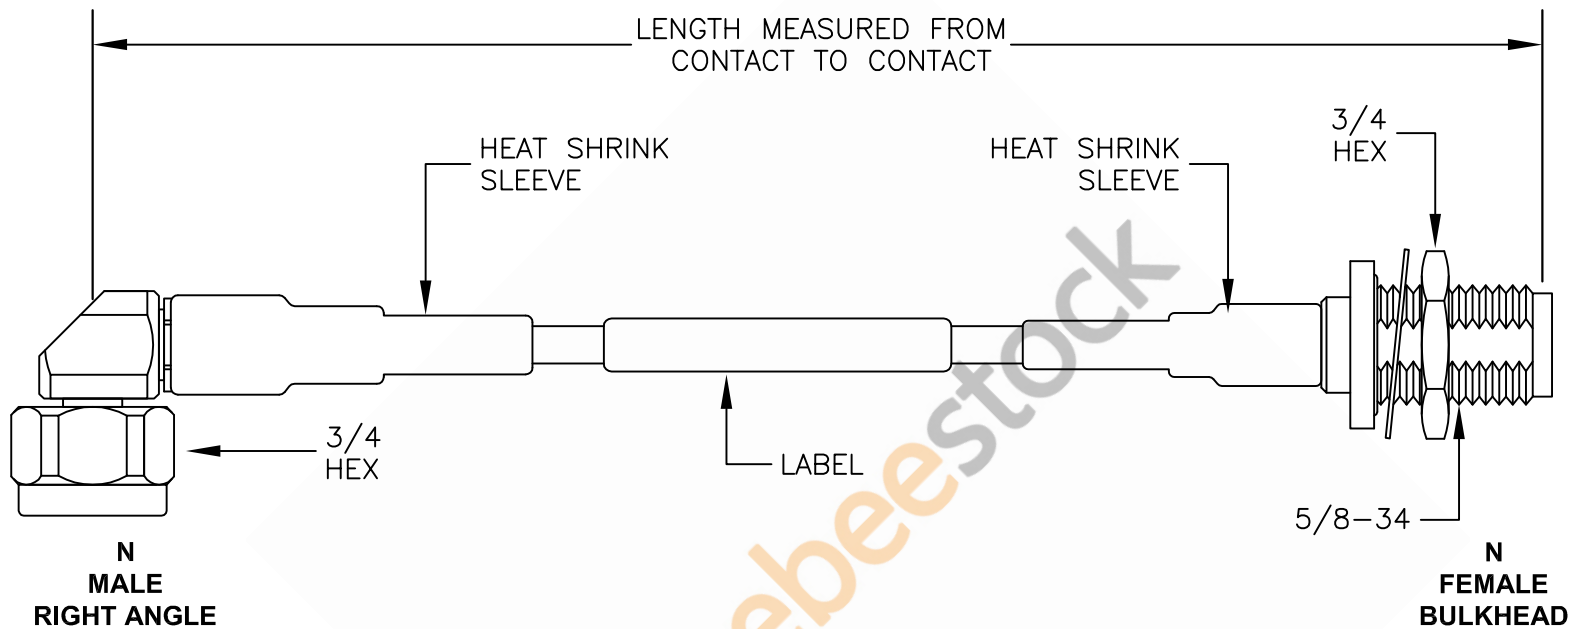

N Male Right Angle to N Female Bulkhead Low Loss Cable 60 Inch Length Using Coax, RoHS

**NOTE:**  
 LABEL FOR CABLE LENGTHS 48" OR SHORTER TO BE CENTERED. 48" OR LONGER WILL BE 12" AWAY FROM CONNECTOR.

Part # Ext.	Length In Inches	Part # Ext.	Length In Centimeters
-12	12"	-25CM	25Cm
-24	24"	-50CM	50Cm
-36	36"	-75CM	75Cm
-48	48"	-100CM	100Cm
-60	60"	-125CM	125Cm
-XX	Custom Length	-XXCM	Custom Length

8TH FLOOR, BUILDING 1, YONGFU SCIENCE AND TECHNOLOGY  
 CENTER INDUSTRIAL PARK, NANZHA DISTRICT 5,  
 HUMEN, 523900, DONGGUAN, GUANGDONG, CHINA

WEBSITE: [www.ebeestock.com](http://www.ebeestock.com)  
 EMAIL: [sales@ebeestock.com](mailto:sales@ebeestock.com)

DWG TITLE

**ET28484**

FSCM NO. 53919

NOTES:

1. UNLESS OTHERWISE SPECIFIED ALL DIMENSIONS ARE NOMINAL.
2. ALL SPECIFICATIONS ARE SUBJECT TO CHANGE WITHOUT NOTICE AT ANY TIME.
3. DIMENSIONS ARE IN INCHES [mm].
4. LENGTH TOLERANCE IS  $\pm 1.5\%$  OR  $3/8"$ , WHICHEVER IS GREATER.

CAD FILE 100914

SCALE N/A

SIZE A

150