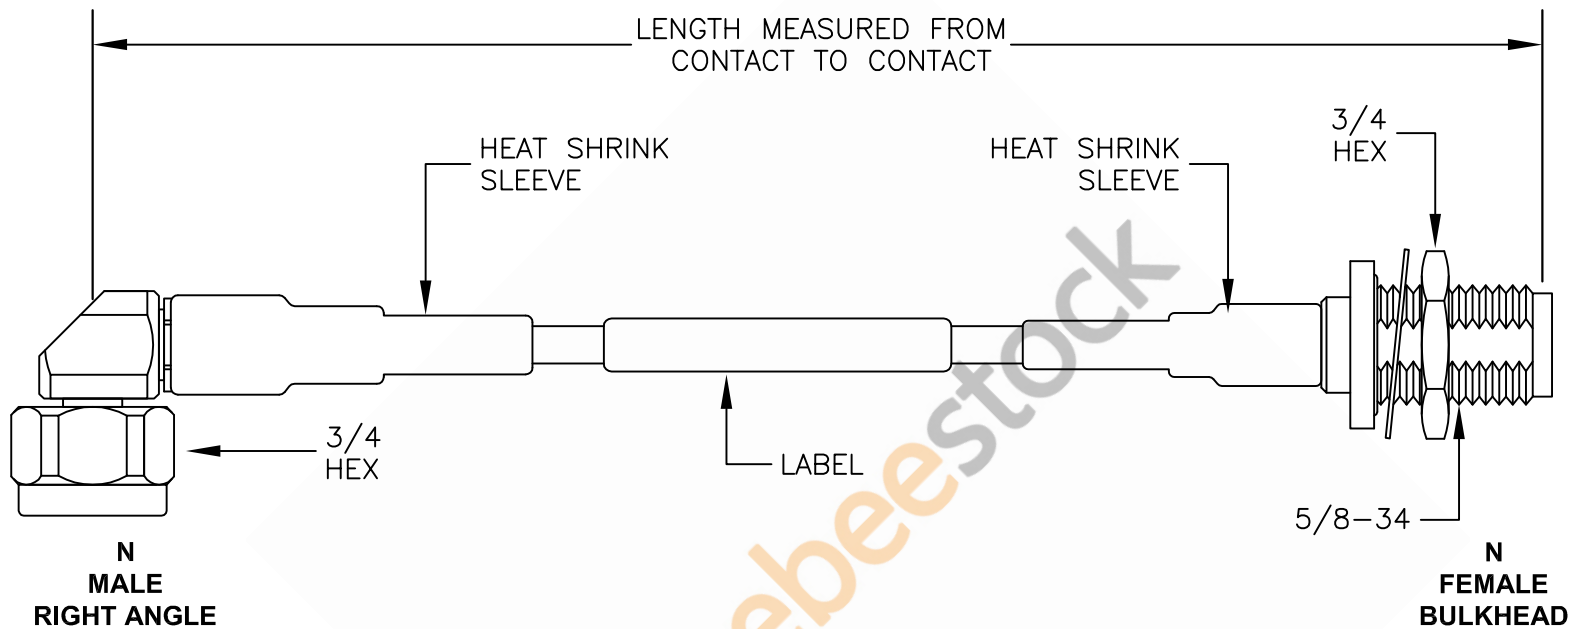

N Male Right Angle to N Female Bulkhead Low Loss Cable 50 cm Length Using Coax, RoHS

NOTE:
 LABEL FOR CABLE LENGTHS 48" OR SHORTER TO BE CENTERED. 48" OR LONGER WILL BE 12" AWAY FROM CONNECTOR.

Part # Ext.	Length In Inches	Part # Ext.	Length In Centimeters
-12	12"	-25CM	25Cm
-24	24"	-50CM	50Cm
-36	36"	-75CM	75Cm
-48	48"	-100CM	100Cm
-60	60"	-125CM	125Cm
-XX	Custom Length	-xxCM	Custom Length

ET28485

FSCM NO. 53919

NOTES:

1. UNLESS OTHERWISE SPECIFIED ALL DIMENSIONS ARE NOMINAL.
2. ALL SPECIFICATIONS ARE SUBJECT TO CHANGE WITHOUT NOTICE AT ANY TIME.
3. DIMENSIONS ARE IN INCHES [mm].
4. LENGTH TOLERANCE IS $\pm 1.5\%$ OR $3/8"$, WHICHEVER IS GREATER.

CAD FILE 100914

SCALE N/A

SIZE A

150