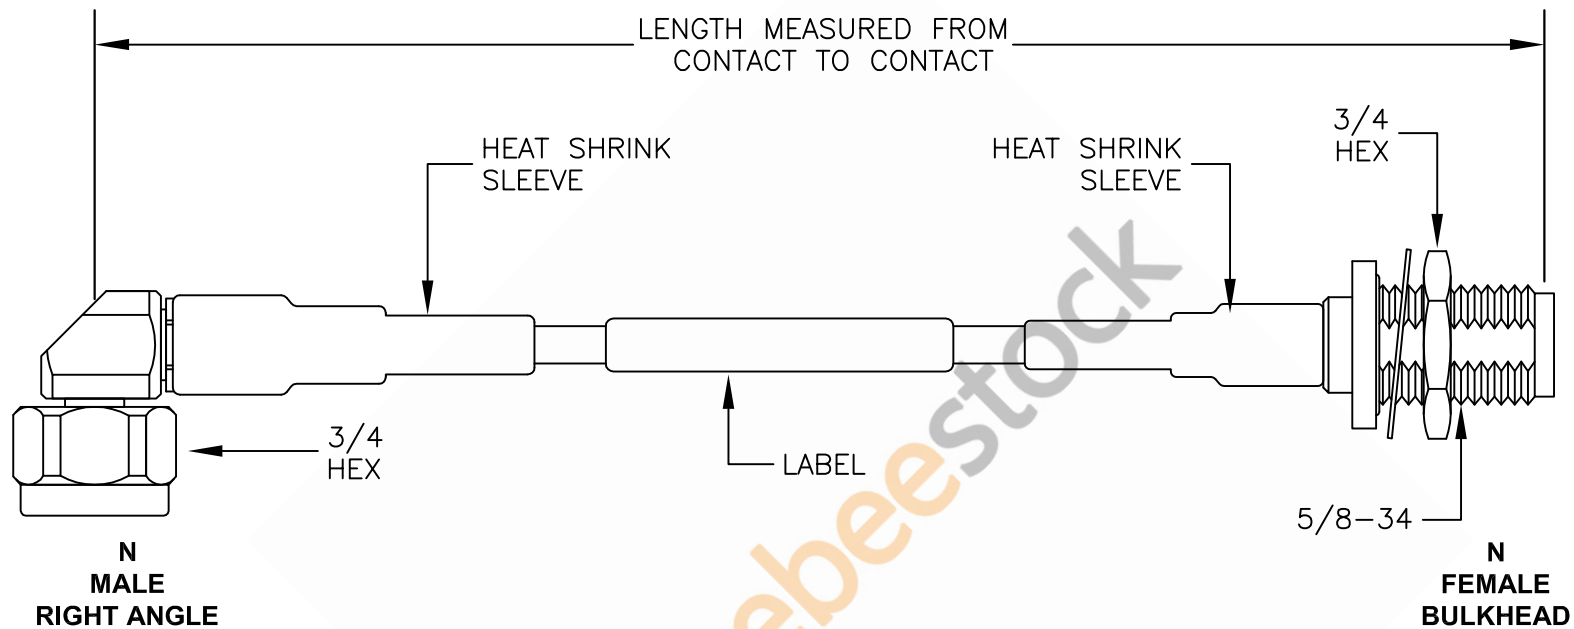

N Male Right Angle to N Female Bulkhead Low Loss Cable 150 cm Length Using Coax, RoHS

NOTE:
 LABEL FOR CABLE LENGTHS 48" OR SHORTER TO BE CENTERED. 48" OR LONGER WILL BE 12" AWAY FROM CONNECTOR.

Part # Ext.	Length In Inches	Part # Ext.	Length In Centimeters
-12	12"	-25CM	25Cm
-24	24"	-50CM	50Cm
-36	36"	-75CM	75Cm
-48	48"	-100CM	100Cm
-60	60"	-125CM	125Cm
-XX	Custom Length	-xxCM	Custom Length

ET28487

FSCM NO. 53919

NOTES:

1. UNLESS OTHERWISE SPECIFIED ALL DIMENSIONS ARE NOMINAL.
2. ALL SPECIFICATIONS ARE SUBJECT TO CHANGE WITHOUT NOTICE AT ANY TIME.
3. DIMENSIONS ARE IN INCHES [mm].
4. LENGTH TOLERANCE IS $\pm 1.5\%$ OR $3/8"$, WHICHEVER IS GREATER.

CAD FILE 100914

SCALE N/A

SIZE A

150