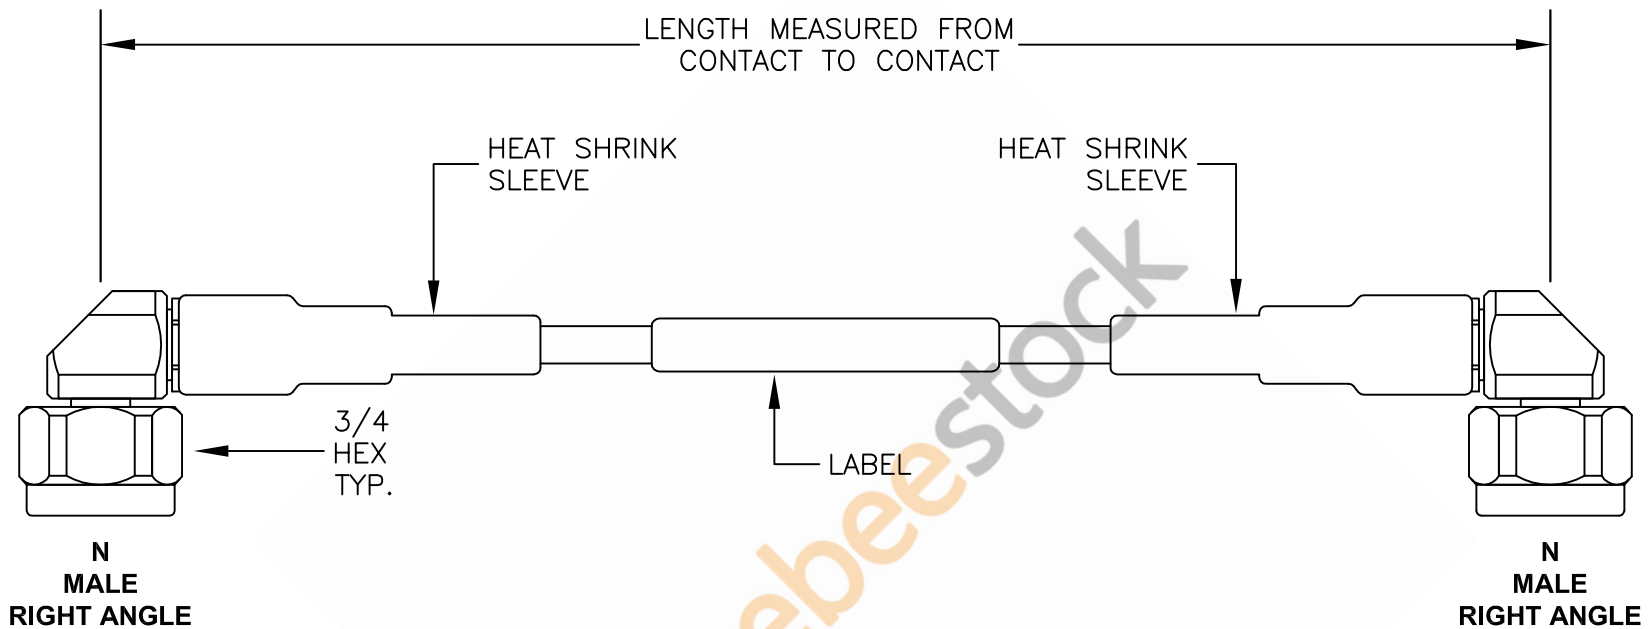

N Male Right Angle to N Male Right Angle Low Loss Cable 12 Inch Length Using Coax, RoHS

**NOTE:**  
 LABEL FOR CABLE LENGTHS 48" OR SHORTER TO BE CENTERED. 48" OR LONGER WILL BE 12" AWAY FROM CONNECTOR.

Part # Ext.	Length In Inches	Part # Ext.	Length In Centimeters
-12	12"	-25CM	25Cm
-24	24"	-50CM	50Cm
-36	36"	-75CM	75Cm
-48	48"	-100CM	100Cm
-60	60"	-125CM	125Cm
-xx	Custom Length	-xxCM	Custom Length

8TH FLOOR, BUILDING 1, YONGFU SCIENCE AND TECHNOLOGY  
 CENTER INDUSTRIAL PARK, NANZHA DISTRICT 5,  
 HUMEN, 523900, DONGGUAN, GUANGDONG, CHINA

WEBSITE: [www.ebeestock.com](http://www.ebeestock.com)  
 EMAIL: [sales@ebeestock.com](mailto:sales@ebeestock.com)

DWG TITLE

**ET28489**

FSCM NO. 53919

NOTES:

1. UNLESS OTHERWISE SPECIFIED ALL DIMENSIONS ARE NOMINAL.
2. ALL SPECIFICATIONS ARE SUBJECT TO CHANGE WITHOUT NOTICE AT ANY TIME.
3. DIMENSIONS ARE IN INCHES [mm].
4. LENGTH TOLERANCE IS  $\pm 1.5\%$  OR  $3/8"$ , WHICHEVER IS GREATER.

CAD FILE 100914

SCALE N/A

SIZE A

150