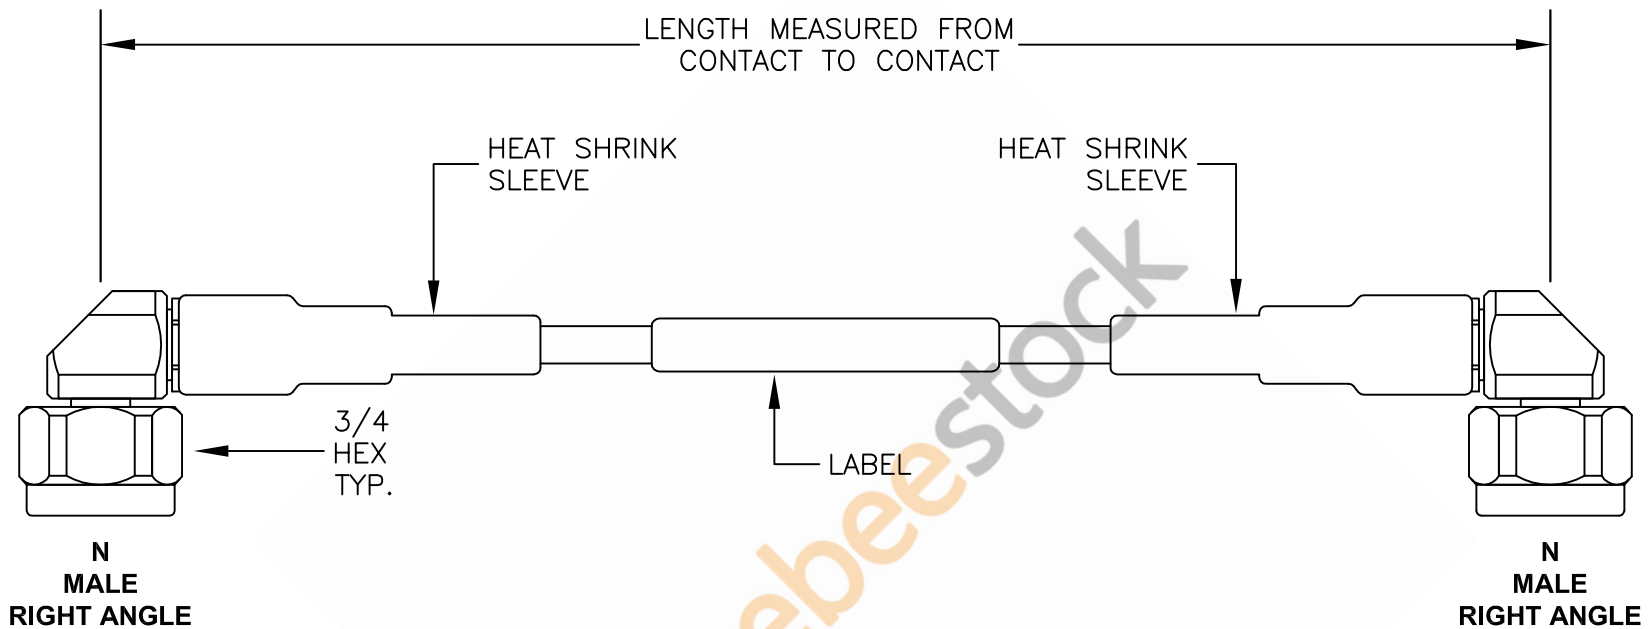

N Male Right Angle to N Male Right Angle Low Loss Cable 24 Inch Length Using Coax, RoHS

**NOTE:**  
 LABEL FOR CABLE LENGTHS 48" OR SHORTER TO BE CENTERED. 48" OR LONGER WILL BE 12" AWAY FROM CONNECTOR.

Part # Ext.	Length In Inches	Part # Ext.	Length In Centimeters
-12	12"	-25CM	25Cm
-24	24"	-50CM	50Cm
-36	36"	-75CM	75Cm
-48	48"	-100CM	100Cm
-60	60"	-125CM	125Cm
-xx	Custom Length	-xxCM	Custom Length

8TH FLOOR, BUILDING 1, YONGFU SCIENCE AND TECHNOLOGY  
 CENTER INDUSTRIAL PARK, NANZHA DISTRICT 5,  
 HUMEN, 523900, DONGGUAN, GUANGDONG, CHINA

WEBSITE: [www.ebeestock.com](http://www.ebeestock.com)  
 EMAIL: [sales@ebeestock.com](mailto:sales@ebeestock.com)

DWG TITLE

**ET2849€**

FSCM NO. 53919

NOTES:

1. UNLESS OTHERWISE SPECIFIED ALL DIMENSIONS ARE NOMINAL.
2. ALL SPECIFICATIONS ARE SUBJECT TO CHANGE WITHOUT NOTICE AT ANY TIME.
3. DIMENSIONS ARE IN INCHES [mm].
4. LENGTH TOLERANCE IS  $\pm 1.5\%$  OR  $3/8"$ , WHICHEVER IS GREATER.

CAD FILE 100914

SCALE N/A

SIZE A

150