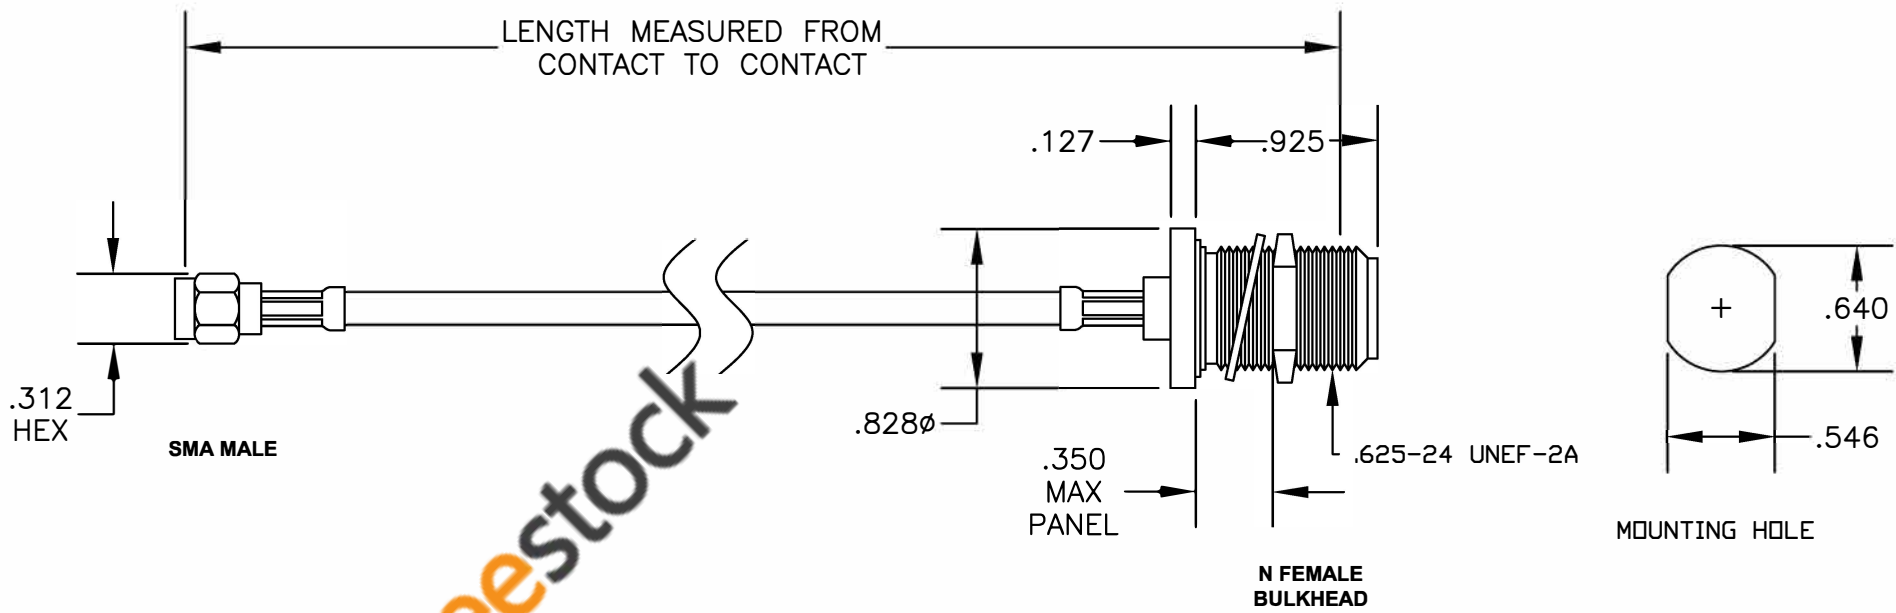

COMPONENTS	IMPEDANCE
SMA MALE	50 OHM
N FEMALE BULKHEAD	50 OHM

Standard Lengths	
-12	12"
-24	24"
-36	36"
-48	48"
-60	60"
-XXX	Custom Length in inches

8TH FLOOR, BUILDING 1, YONGFU SCIENCE AND TECHNOLOGY CENTER INDUSTRIAL PARK, NANZHA DISTRICT 5, HUMEN, 523900, DONGGUAN, GUANGDONG, CHINA
ebeestock WEBSITE: www.ebeestock.com
 EMAIL: sales@ebeestock.com

ET29622		DES. CABLE ASSEMBLY, RG58C/U, SMA MALE TO N FEMALE BULKHEAD			
SIZE A	FSCM NO. 53919	CAD FILE 021507	SCALE N/A		127

- NOTES:**
- UNLESS OTHERWISE SPECIFIED ALL DIMENSIONS ARE NOMINAL.
 - ALL SPECIFICATIONS ARE SUBJECT TO CHANGE WITHOUT NOTICE AT ANY TIME.
 - DIMENSIONS ARE IN INCHES.
 - LENGTH TOLERANCE IS ± 1.5% OR ±3/8", WHICHEVER IS GREATER.