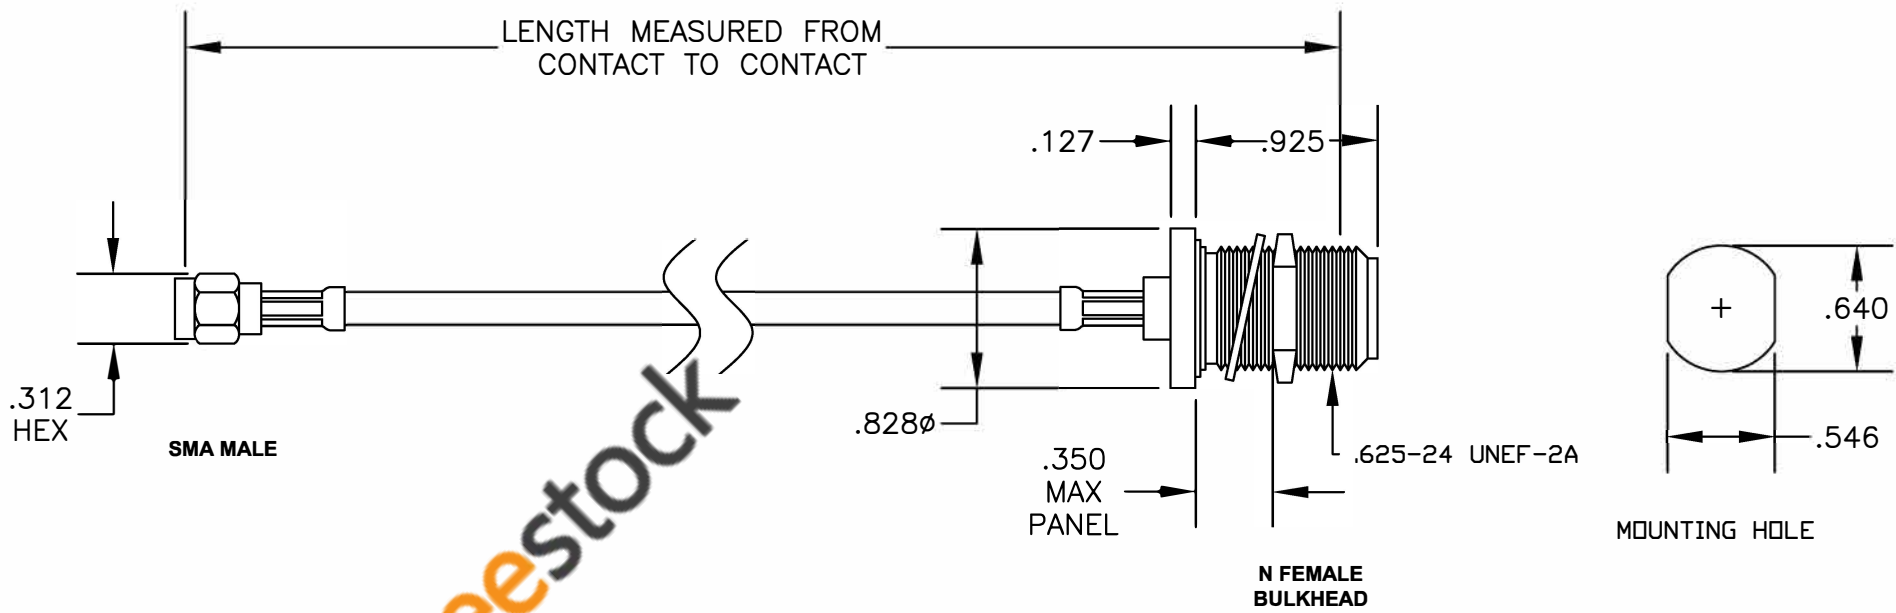

COMPONENTS	IMPEDANCE
SMA MALE	50 OHM
N FEMALE BULKHEAD	50 OHM

Standard Lengths	
-12	12"
-24	24"
-36	36"
-48	48"
-60	60"
-XXX	Custom Length in inches

8TH FLOOR, BUILDING 1, YONGFU SCIENCE AND TECHNOLOGY CENTER INDUSTRIAL PARK, NANZHA DISTRICT 5, HUMEN, 523900, DONGGUAN, GUANGDONG, CHINA
 WEBSITE: www.ebeestock.com
 EMAIL: sales@ebeestock.com

ET29623		DES. CABLE ASSEMBLY, RG58C/U, SMA MALE TO N FEMALE BULKHEAD		
SIZE A	FSCM NO. 53919	CAD FILE 021507	SCALE N/A	127

- NOTES:**
- UNLESS OTHERWISE SPECIFIED ALL DIMENSIONS ARE NOMINAL.
 - ALL SPECIFICATIONS ARE SUBJECT TO CHANGE WITHOUT NOTICE AT ANY TIME.
 - DIMENSIONS ARE IN INCHES.
 - LENGTH TOLERANCE IS ± 1.5% OR ±3/8", WHICHEVER IS GREATER.