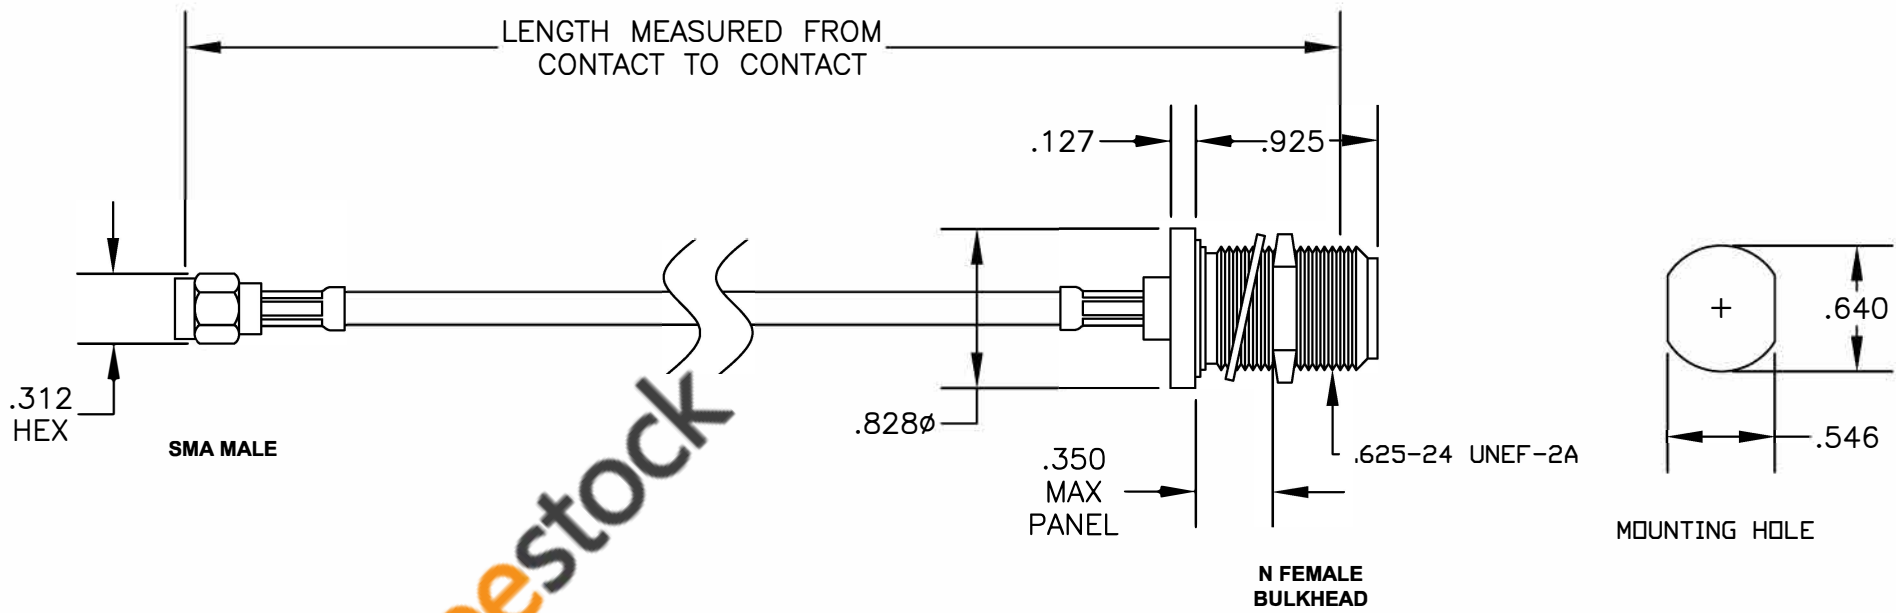

COMPONENTS	IMPEDANCE
SMA MALE	50 OHM
N FEMALE BULKHEAD	50 OHM

Standard Lengths	
-12	12"
-24	24"
-36	36"
-48	48"
-60	60"
-XXX	Custom Length in inches

**8TH FLOOR, BUILDING 1, YONGFU SCIENCE AND TECHNOLOGY CENTER INDUSTRIAL PARK, NANZHA DISTRICT 5, HUMEN, 523900, DONGGUAN, GUANGDONG, CHINA**  
 WEBSITE: [www.ebeestock.com](http://www.ebeestock.com)  
 EMAIL: [sales@ebeestock.com](mailto:sales@ebeestock.com)

---

**ET29624**
DES. CABLE ASSEMBLY, RG58C/U, SMA MALE TO N FEMALE BULKHEAD

SIZE A	FSCM NO. 53919	CAD FILE 021507	SCALE N/A	127
--------	----------------	-----------------	-----------	-----

- NOTES:**
- UNLESS OTHERWISE SPECIFIED ALL DIMENSIONS ARE NOMINAL.
  - ALL SPECIFICATIONS ARE SUBJECT TO CHANGE WITHOUT NOTICE AT ANY TIME.
  - DIMENSIONS ARE IN INCHES.
  - LENGTH TOLERANCE IS  $\pm 1.5\%$  OR  $\pm 3/8"$ , WHICHEVER IS GREATER.