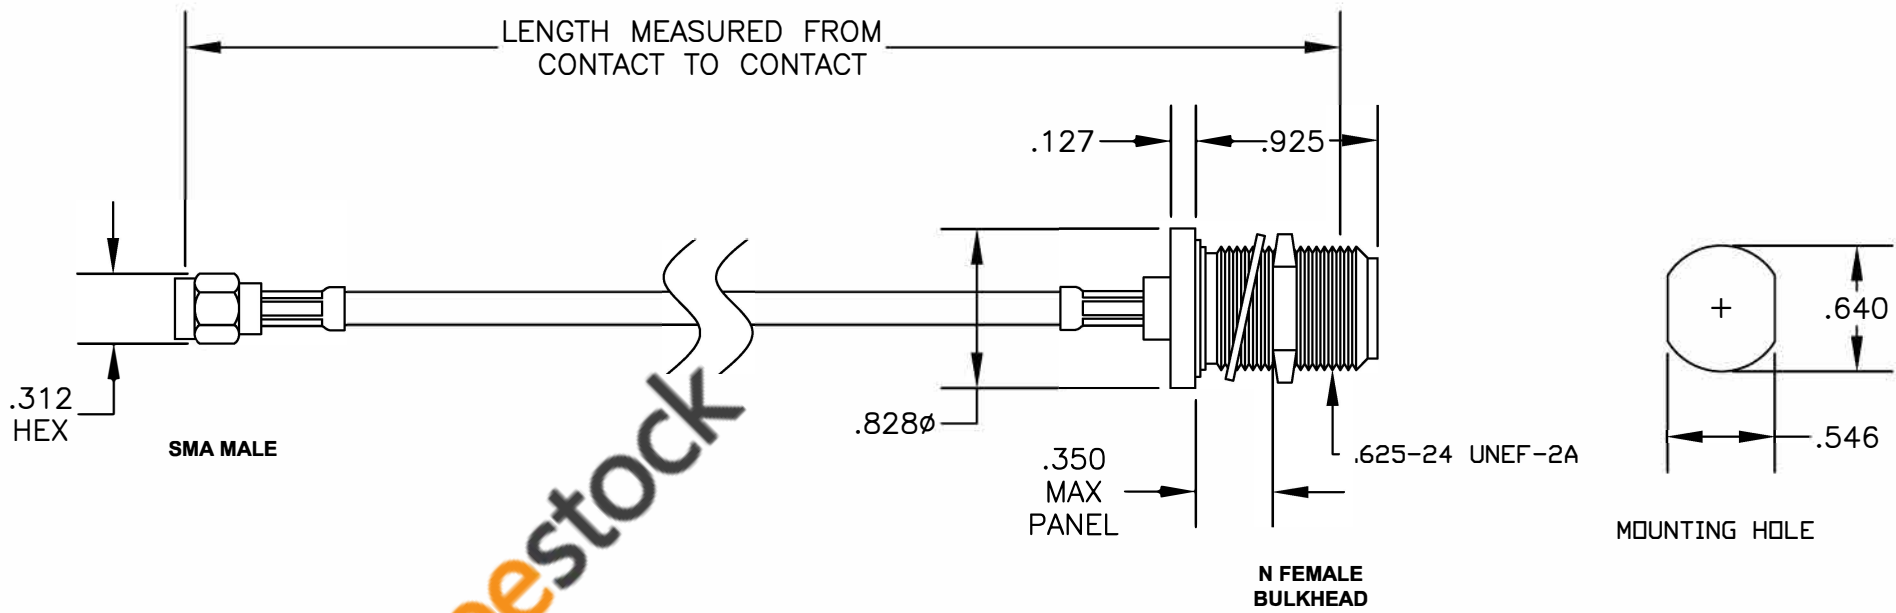

COMPONENTS	IMPEDANCE
SMA MALE	50 OHM
N FEMALE BULKHEAD	50 OHM

Standard Lengths	
-12	12"
-24	24"
-36	36"
-48	48"
-60	60"
-XXX	Custom Length in inches

8TH FLOOR, BUILDING 1, YONGFU SCIENCE AND TECHNOLOGY CENTER INDUSTRIAL PARK, NANZHA DISTRICT 5, HUMEN, 523900, DONGGUAN, GUANGDONG, CHINA
 WEBSITE: www.ebeestock.com
 EMAIL: sales@ebeestock.com

ET29625
DES. CABLE ASSEMBLY, RG58C/U, SMA MALE TO N FEMALE BULKHEAD

SIZE A	FSCM NO. 53919	CAD FILE 021507	SCALE N/A	127
--------	----------------	-----------------	-----------	-----

- NOTES:**
- UNLESS OTHERWISE SPECIFIED ALL DIMENSIONS ARE NOMINAL.
 - ALL SPECIFICATIONS ARE SUBJECT TO CHANGE WITHOUT NOTICE AT ANY TIME.
 - DIMENSIONS ARE IN INCHES.
 - LENGTH TOLERANCE IS ± 1.5% OR ±3/8", WHICHEVER IS GREATER.