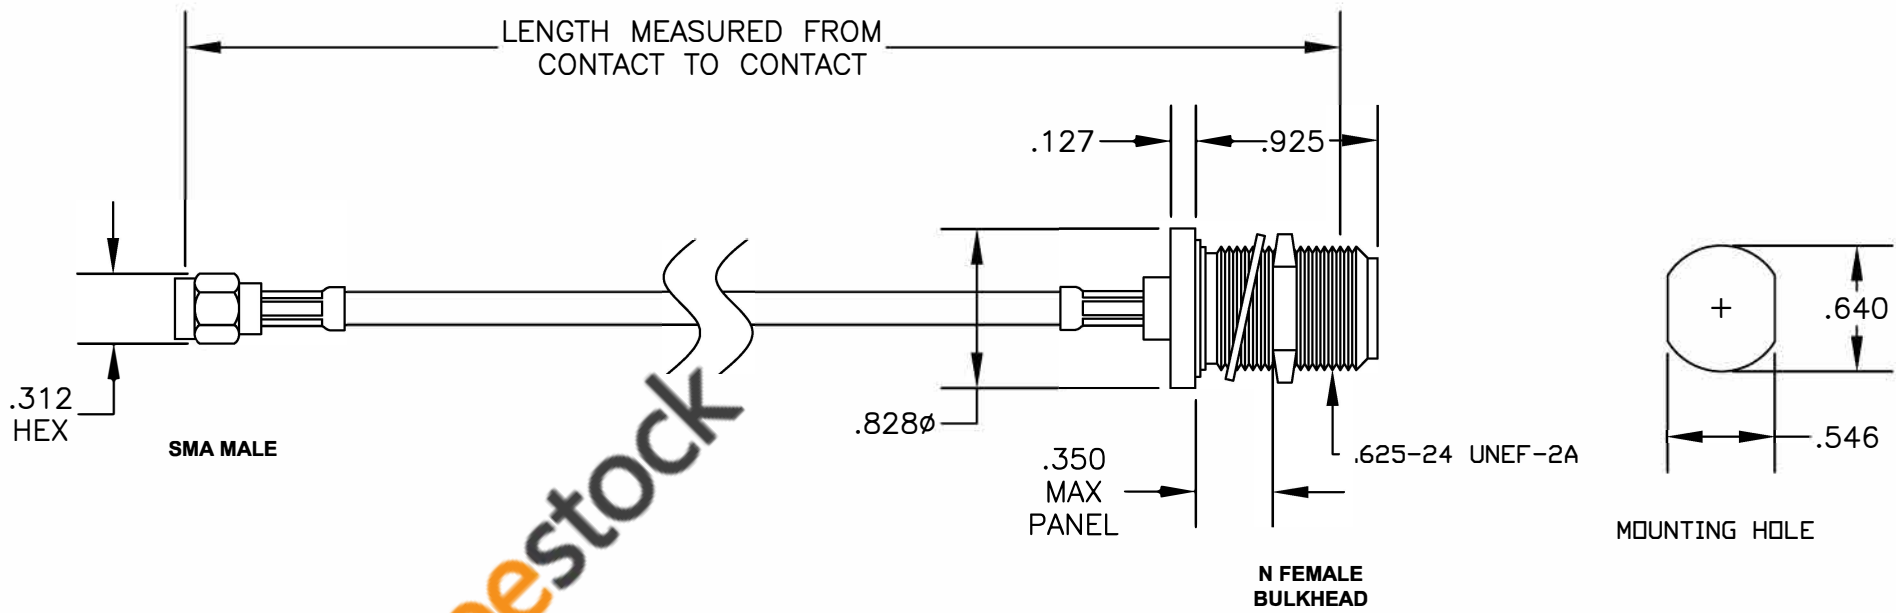

COMPONENTS	IMPEDANCE
SMA MALE	50 OHM
N FEMALE BULKHEAD	50 OHM

Standard Lengths	
-12	12"
-24	24"
-36	36"
-48	48"
-60	60"
-XXX	Custom Length in inches

8TH FLOOR, BUILDING 1, YONGFU SCIENCE AND TECHNOLOGY CENTER INDUSTRIAL PARK, NANZHA DISTRICT 5, HUMEN, 523900, DONGGUAN, GUANGDONG, CHINA
 WEBSITE: www.ebeestock.com
 EMAIL: sales@ebeestock.com

ET29626		DES. CABLE ASSEMBLY, RG58C/U, SMA MALE TO N FEMALE BULKHEAD	
SIZE A	FSCM NO. 53919	CAD FILE 021507	SCALE N/A
			127

- NOTES:**
- UNLESS OTHERWISE SPECIFIED ALL DIMENSIONS ARE NOMINAL.
 - ALL SPECIFICATIONS ARE SUBJECT TO CHANGE WITHOUT NOTICE AT ANY TIME.
 - DIMENSIONS ARE IN INCHES.
 - LENGTH TOLERANCE IS ± 1.5% OR ±3/8", WHICHEVER IS GREATER.