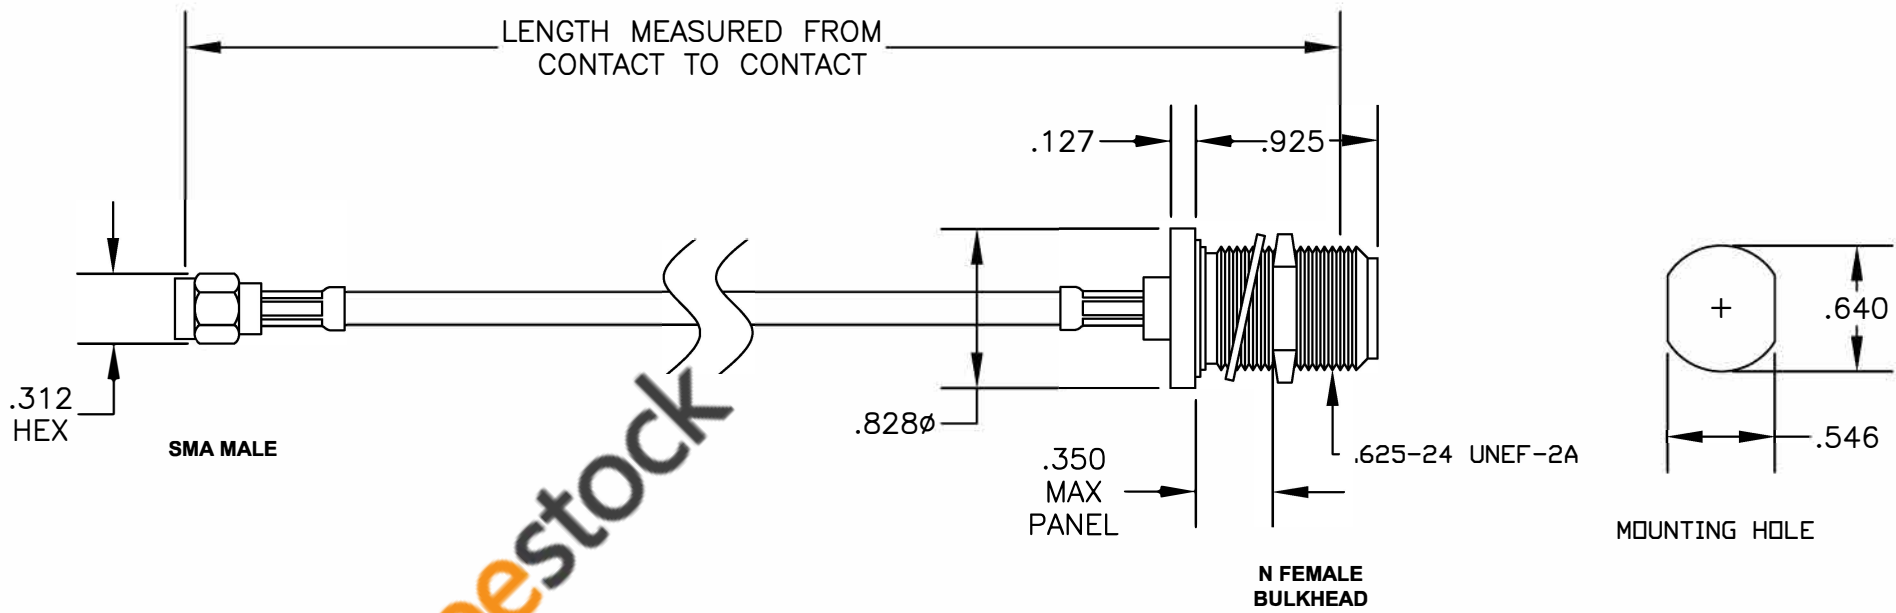

COMPONENTS	IMPEDANCE
SMA MALE	50 OHM
N FEMALE BULKHEAD	50 OHM

Standard Lengths	
-12	12"
-24	24"
-36	36"
-48	48"
-60	60"
-XXX	Custom Length in inches

8TH FLOOR, BUILDING 1, YONGFU SCIENCE AND TECHNOLOGY CENTER INDUSTRIAL PARK, NANZHA DISTRICT 5, HUMEN, 523900, DONGGUAN, GUANGDONG, CHINA

ebeeestock WEBSITE: www.ebeeestock.com
 EMAIL: sales@ebeeestock.com

<h2>ET29627</h2>	DES. CABLE ASSEMBLY, RG58C/U, SMA MALE TO N FEMALE BULKHEAD			
SIZE A	FSCM NO. 53919	CAD FILE 021507	SCALE N/A	127

- NOTES:**
1. UNLESS OTHERWISE SPECIFIED ALL DIMENSIONS ARE NOMINAL.
 2. ALL SPECIFICATIONS ARE SUBJECT TO CHANGE WITHOUT NOTICE AT ANY TIME.
 3. DIMENSIONS ARE IN INCHES.
 4. LENGTH TOLERANCE IS ± 1.5% OR ±3/8", WHICHEVER IS GREATER.