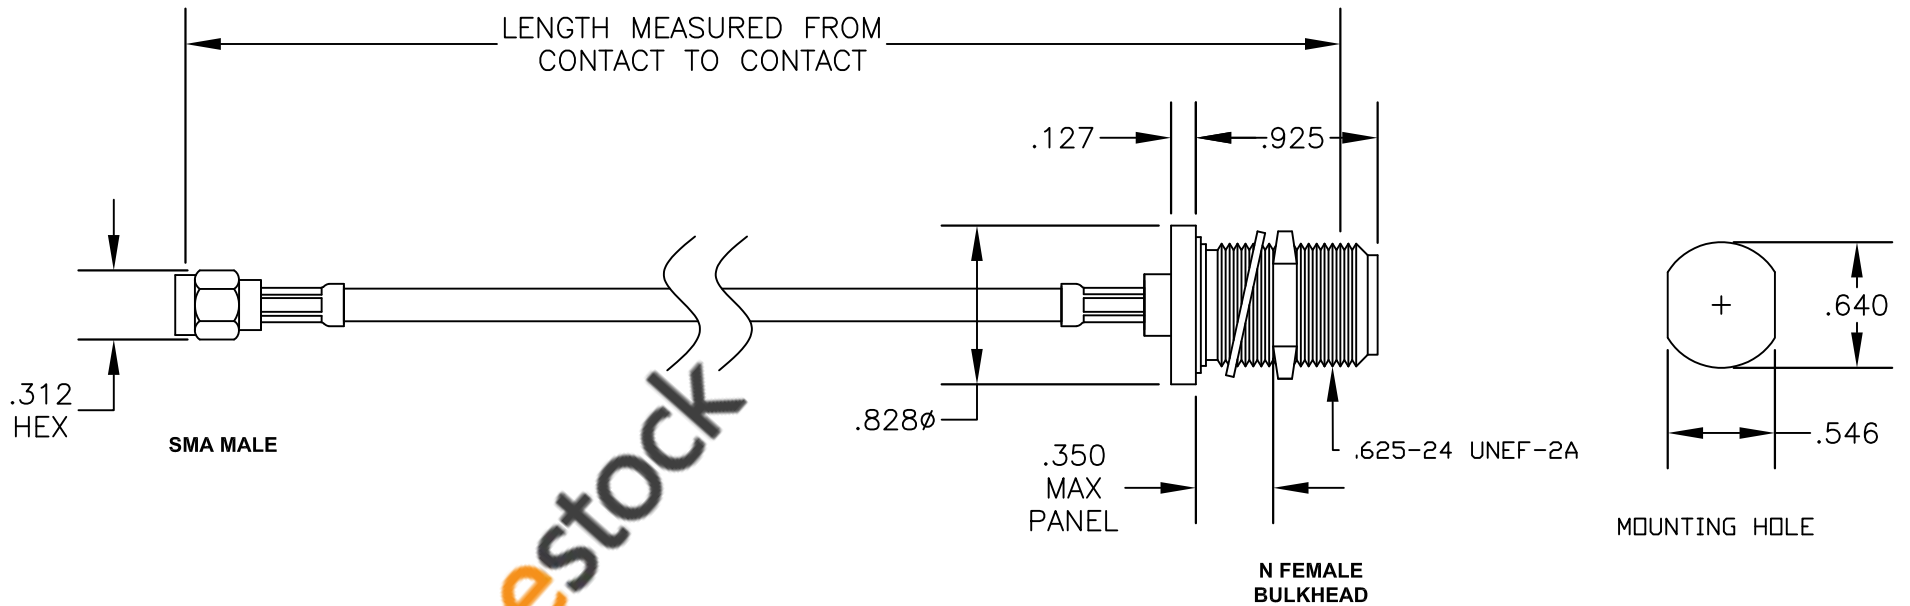

COMPONENTS	IMPEDANCE
SMA MALE	50 OHM
N FEMALE BULKHEAD	50 OHM

Standard Lengths	
-12	12"
-24	24"
-36	36"
-48	48"
-60	60"
-XXX	Custom Length in inches

**8TH FLOOR, BUILDING 1, YONGFU SCIENCE AND TECHNOLOGY CENTER INDUSTRIAL PARK, NANZHA DISTRICT 5, HUMEN, 523900, DONGGUAN, GUANGDONG, CHINA**  
 WEBSITE: [www.ebeestock.com](http://www.ebeestock.com)  
 EMAIL: [sales@ebeestock.com](mailto:sales@ebeestock.com)

---

DES. CABLE ASSEMBLY, RG58C/U, SMA MALE TO N FEMALE BULKHEAD

SIZE A	FSCM NO. 53919	CAD FILE 021507	SCALE N/A		127
--------	----------------	-----------------	-----------	--	-----

- NOTES:**
1. UNLESS OTHERWISE SPECIFIED ALL DIMENSIONS ARE NOMINAL.
  2. ALL SPECIFICATIONS ARE SUBJECT TO CHANGE WITHOUT NOTICE AT ANY TIME.
  3. DIMENSIONS ARE IN INCHES.
  4. LENGTH TOLERANCE IS  $\pm 1.5\%$  OR  $\pm 3/8"$ , WHICHEVER IS GREATER.