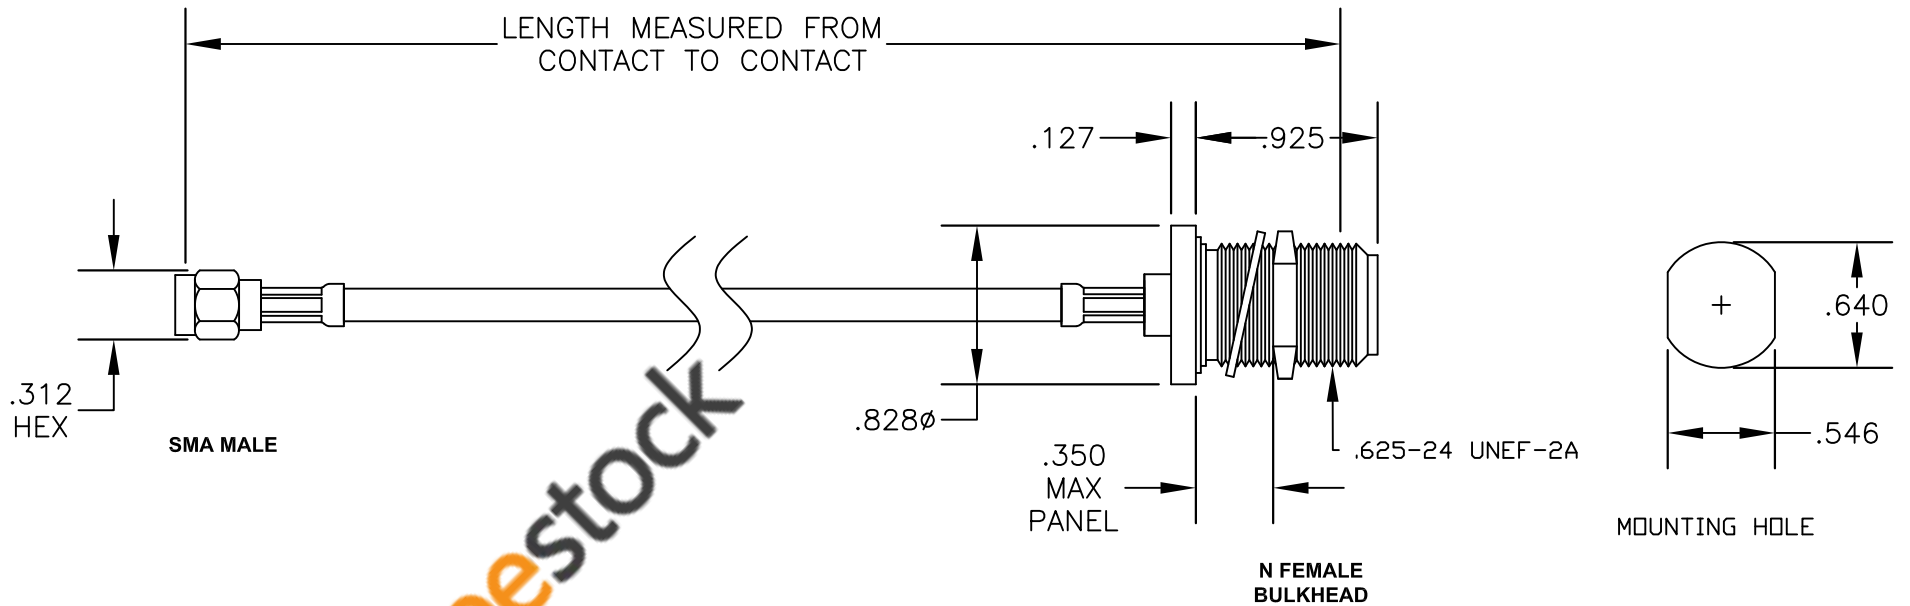

COMPONENTS	IMPEDANCE
SMA MALE	50 OHM
N FEMALE BULKHEAD	50 OHM

Standard Lengths	
-12	12"
-24	24"
-36	36"
-48	48"
-60	60"
-XXX	Custom Length in inches

8TH FLOOR, BUILDING 1, YONGFU SCIENCE AND TECHNOLOGY CENTER INDUSTRIAL PARK, NANZHA DISTRICT 5, HUMEN, 523900, DONGGUAN, GUANGDONG, CHINA
 WEBSITE: www.ebeestock.com
 EMAIL: sales@ebeestock.com

ET29629		DES. CABLE ASSEMBLY, RG58C/U, SMA MALE TO N FEMALE BULKHEAD		
SIZE A	FSCM NO. 53919	CAD FILE 021507	SCALE N/A	127

NOTES:

- UNLESS OTHERWISE SPECIFIED ALL DIMENSIONS ARE NOMINAL.
- ALL SPECIFICATIONS ARE SUBJECT TO CHANGE WITHOUT NOTICE AT ANY TIME.
- DIMENSIONS ARE IN INCHES.
- LENGTH TOLERANCE IS $\pm 1.5\%$ OR $\pm 3/8"$, WHICHEVER IS GREATER.