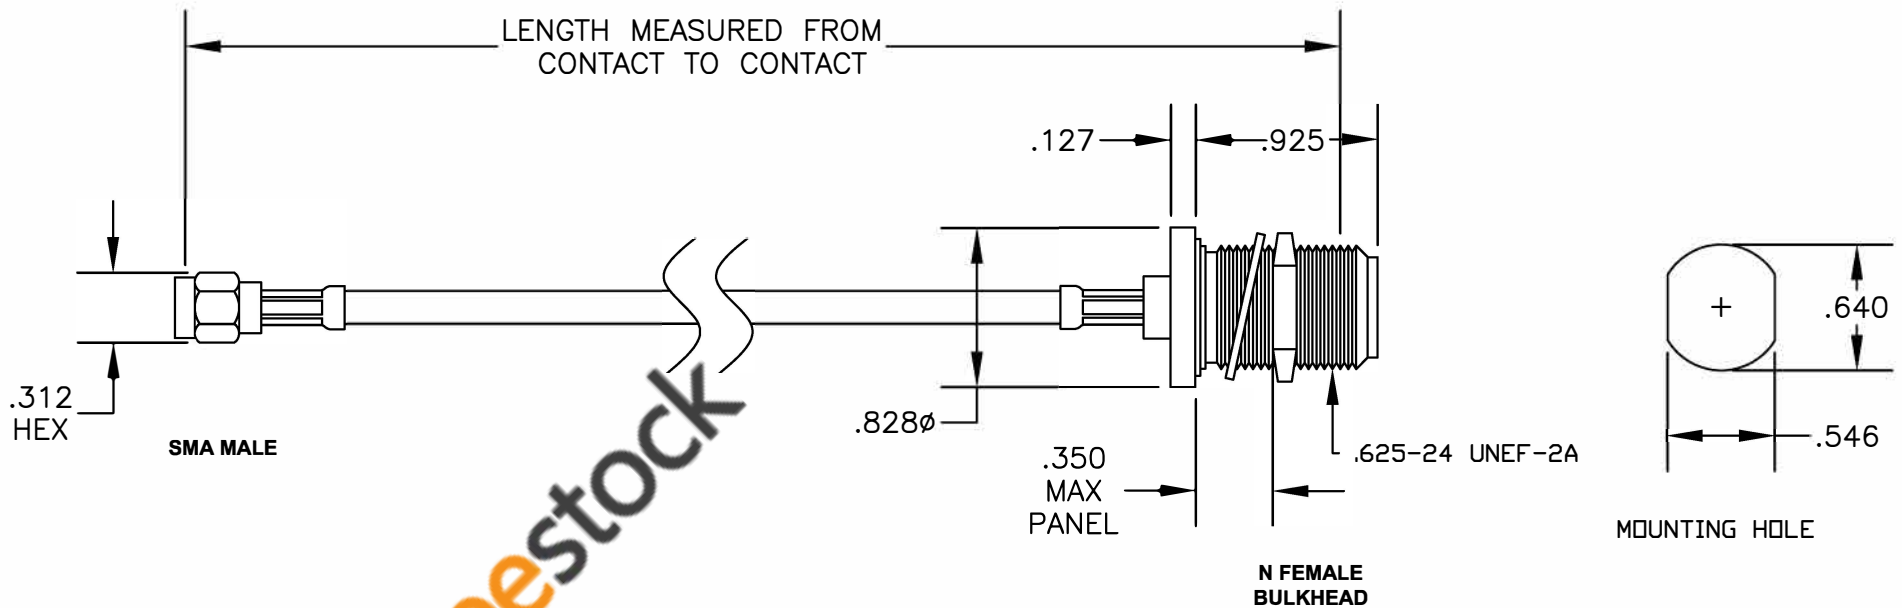

COMPONENTS	IMPEDANCE
SMA MALE	50 OHM
N FEMALE BULKHEAD	50 OHM

Standard Lengths	
-12	12"
-24	24"
-36	36"
-48	48"
-60	60"
-XXX	Custom Length in inches

**8TH FLOOR, BUILDING 1, YONGFU SCIENCE AND TECHNOLOGY CENTER INDUSTRIAL PARK, NANZHA DISTRICT 5, HUMEN, 523900, DONGGUAN, GUANGDONG, CHINA**  
 WEBSITE: [www.ebeestock.com](http://www.ebeestock.com)  
 EMAIL: [sales@ebeestock.com](mailto:sales@ebeestock.com)

<b>ET29630</b>		DES. CABLE ASSEMBLY, RG58C/U, SMA MALE TO N FEMALE BULKHEAD (LEAD FREE)	
SIZE A	FSCM NO. 53919	CAD FILE 022908	SCALE N/A
			127

- NOTES:**
- UNLESS OTHERWISE SPECIFIED ALL DIMENSIONS ARE NOMINAL.
  - ALL SPECIFICATIONS ARE SUBJECT TO CHANGE WITHOUT NOTICE AT ANY TIME.
  - DIMENSIONS ARE IN INCHES.
  - LENGTH TOLERANCE IS  $\pm 1.5\%$  OR  $\pm 3/8"$ , WHICHEVER IS GREATER.