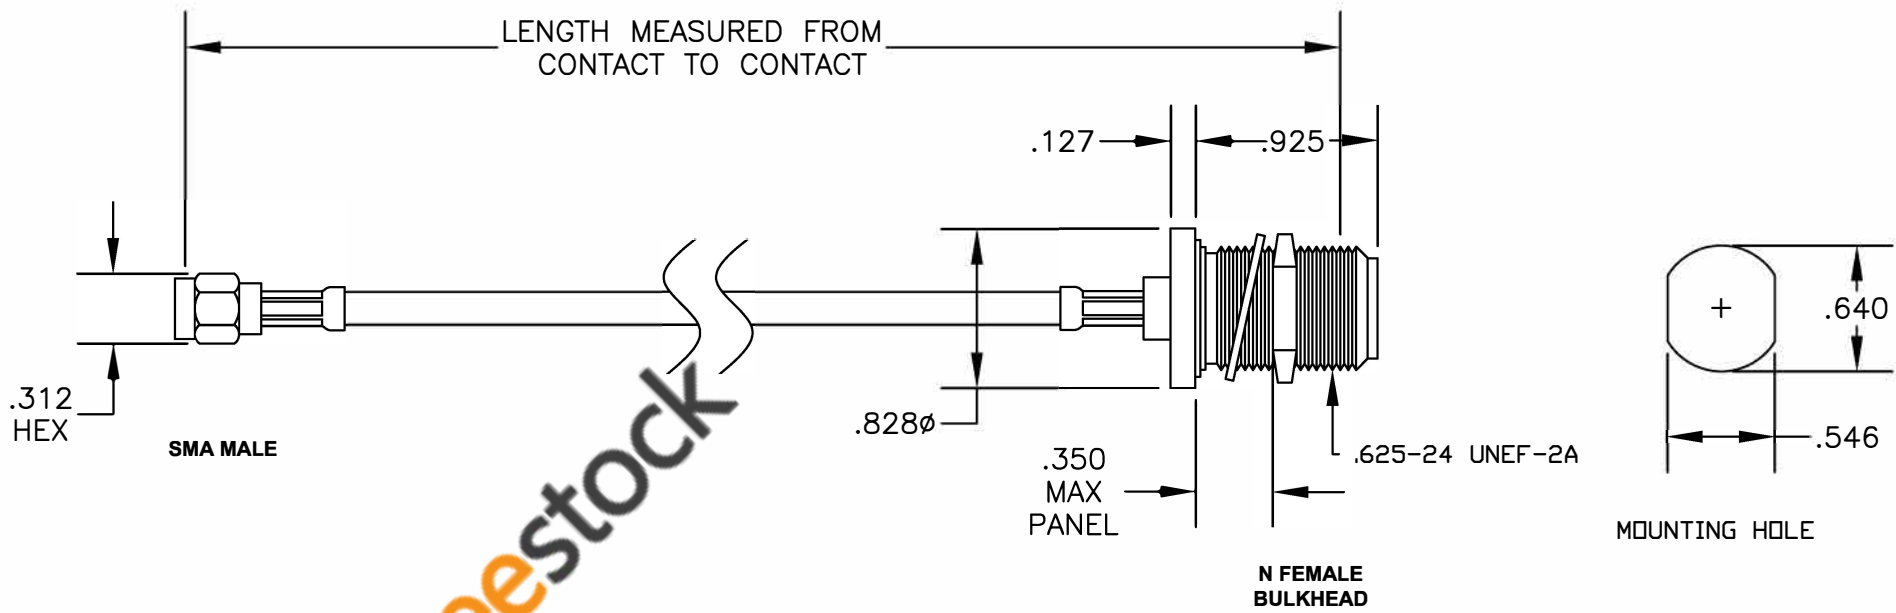

COMPONENTS	IMPEDANCE
SMA MALE	50 OHM
N FEMALE BULKHEAD	50 OHM

Standard Lengths	
-12	12"
-24	24"
-36	36"
-48	48"
-60	60"
-XXX	Custom Length in inches

8TH FLOOR, BUILDING 1, YONGFU SCIENCE AND TECHNOLOGY CENTER INDUSTRIAL PARK, NANZHA DISTRICT 5, HUMEN, 523900, DONGGUAN, GUANGDONG, CHINA
 WEBSITE: www.ebeestock.com
 EMAIL: sales@ebeestock.com

ET29631		DES. CABLE ASSEMBLY, RG58C/U, SMA MALE TO N FEMALE BULKHEAD (LEAD FREE)		
SIZE A	FSCM NO. 53919	CAD FILE 022908	SCALE N/A	127

- NOTES:**
- UNLESS OTHERWISE SPECIFIED ALL DIMENSIONS ARE NOMINAL.
 - ALL SPECIFICATIONS ARE SUBJECT TO CHANGE WITHOUT NOTICE AT ANY TIME.
 - DIMENSIONS ARE IN INCHES.
 - LENGTH TOLERANCE IS $\pm 1.5\%$ OR $\pm 3/8"$, WHICHEVER IS GREATER.