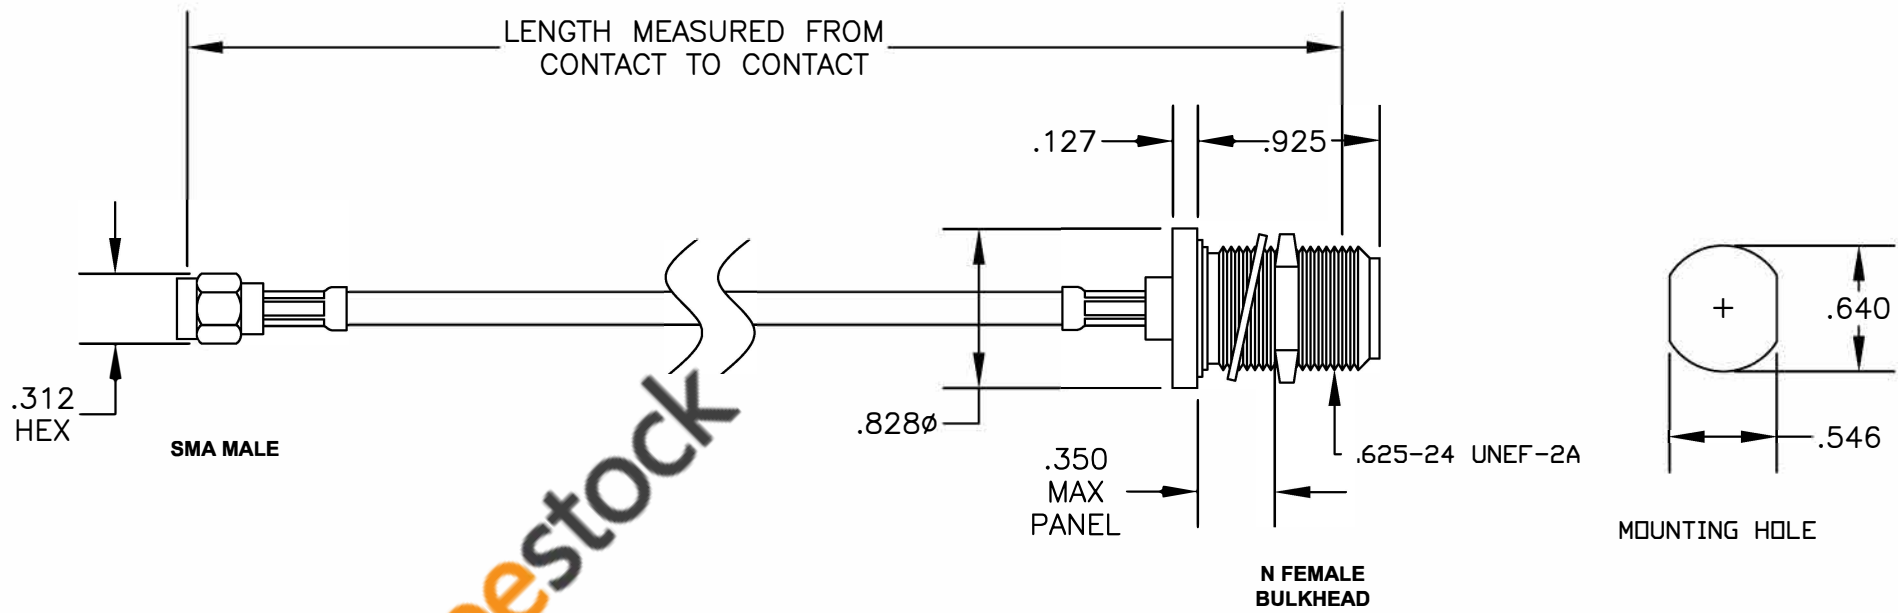

COMPONENTS	IMPEDANCE
SMA MALE	50 OHM
N FEMALE BULKHEAD	50 OHM

Standard Lengths	
-12	12"
-24	24"
-36	36"
-48	48"
-60	60"
-XXX	Custom Length in inches

8TH FLOOR, BUILDING 1, YONGFU SCIENCE AND TECHNOLOGY CENTER INDUSTRIAL PARK, NANZHA DISTRICT 5, HUMEN, 523900, DONGGUAN, GUANGDONG, CHINA

ebeestock WEBSITE: www.ebeestock.com
 EMAIL: sales@ebeestock.com

ET29632		DES. CABLE ASSEMBLY, RG58C/U, SMA MALE TO N FEMALE BULKHEAD (LEAD FREE)	
SIZE A	FSCM NO. 53919	CAD FILE 022908	SCALE N/A

- NOTES:**
- UNLESS OTHERWISE SPECIFIED ALL DIMENSIONS ARE NOMINAL.
 - ALL SPECIFICATIONS ARE SUBJECT TO CHANGE WITHOUT NOTICE AT ANY TIME.
 - DIMENSIONS ARE IN INCHES.
 - LENGTH TOLERANCE IS $\pm 1.5\%$ OR $\pm 3/8"$, WHICHEVER IS GREATER.