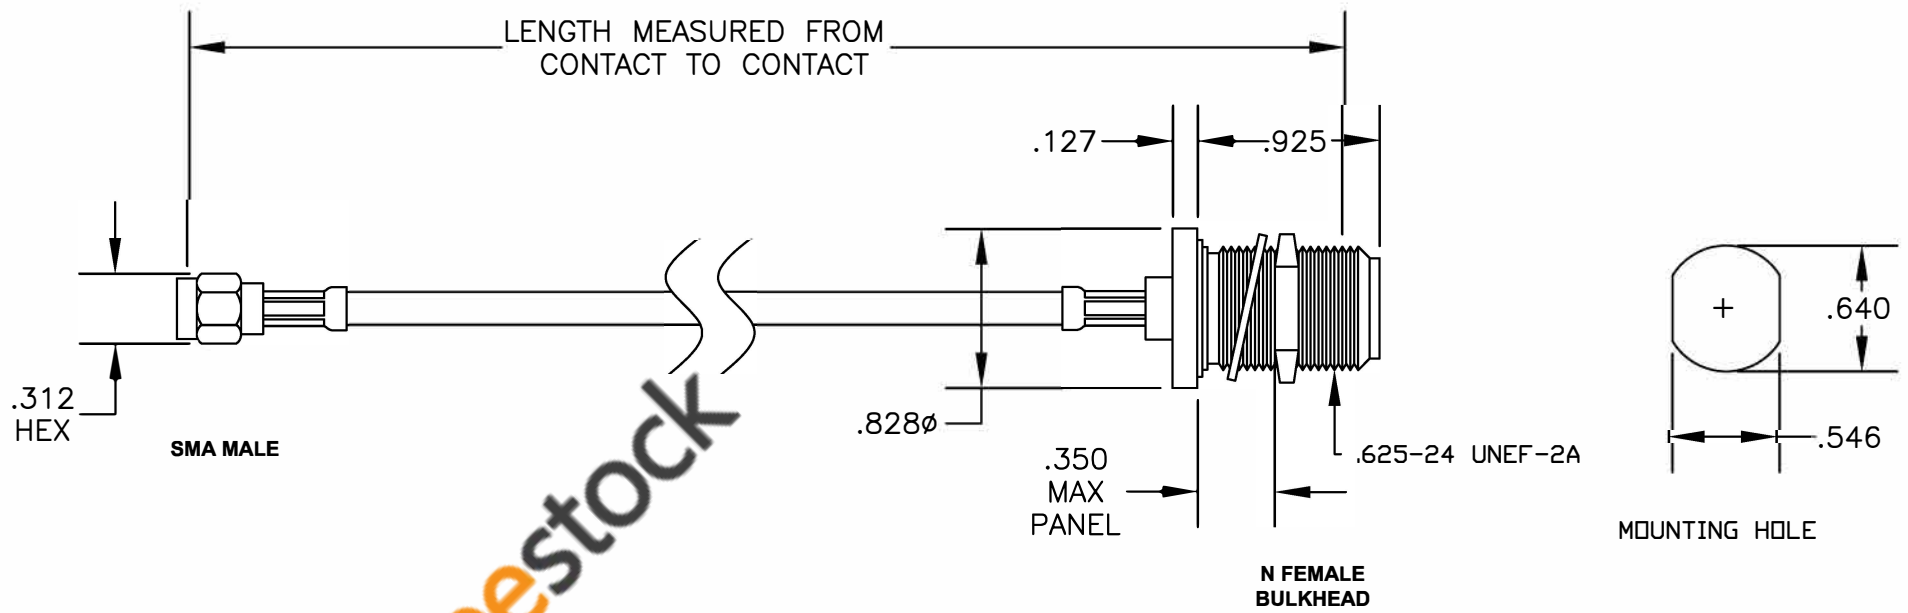

COMPONENTS	IMPEDANCE
SMA MALE	50 OHM
N FEMALE BULKHEAD	50 OHM

Standard Lengths	
-12	12"
-24	24"
-36	36"
-48	48"
-60	60"
-XXX	Custom Length in inches

8TH FLOOR, BUILDING 1, YONGFU SCIENCE AND TECHNOLOGY CENTER INDUSTRIAL PARK, NANZHA DISTRICT 5, HUMEN, 523900, DONGGUAN, GUANGDONG, CHINA
 WEBSITE: www.ebeestock.com
 EMAIL: sales@ebeestock.com

ET29633		DES. CABLE ASSEMBLY, RG58C/U, SMA MALE TO N FEMALE BULKHEAD (LEAD FREE)	
SIZE A	FSCM NO. 53919	CAD FILE 022908	SCALE N/A

- NOTES:**
- UNLESS OTHERWISE SPECIFIED ALL DIMENSIONS ARE NOMINAL.
 - ALL SPECIFICATIONS ARE SUBJECT TO CHANGE WITHOUT NOTICE AT ANY TIME.
 - DIMENSIONS ARE IN INCHES.
 - LENGTH TOLERANCE IS $\pm 1.5\%$ OR $\pm 3/8"$, WHICHEVER IS GREATER.