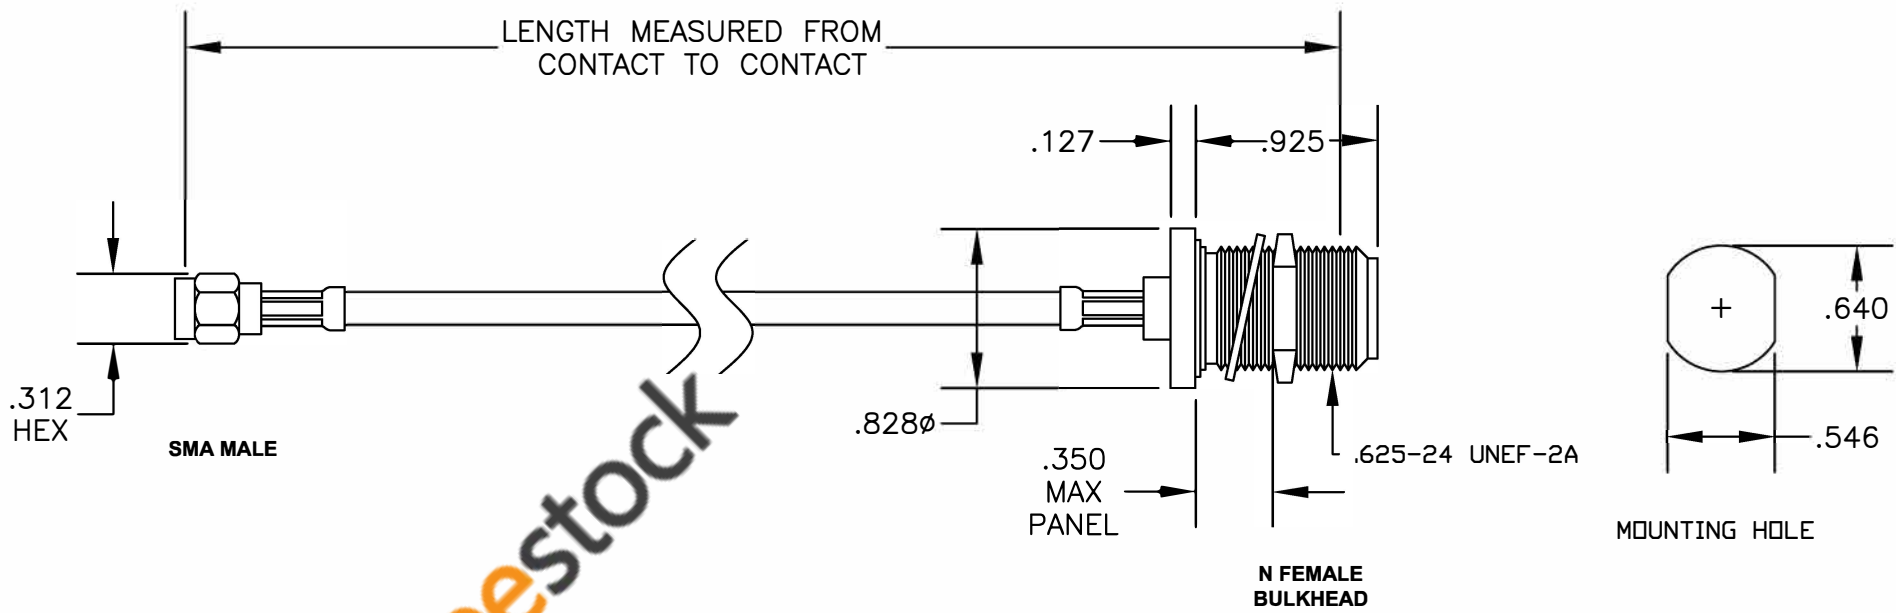

COMPONENTS	IMPEDANCE
SMA MALE	50 OHM
N FEMALE BULKHEAD	50 OHM

Standard Lengths	
-12	12"
-24	24"
-36	36"
-48	48"
-60	60"
-XXX	Custom Length in inches

8TH FLOOR, BUILDING 1, YONGFU SCIENCE AND TECHNOLOGY CENTER INDUSTRIAL PARK, NANZHA DISTRICT 5, HUMEN, 523900, DONGGUAN, GUANGDONG, CHINA
 WEBSITE: www.ebeeestock.com
 EMAIL: sales@ebeeestock.com

ET29634		DES. CABLE ASSEMBLY, RG58C/U, SMA MALE TO N FEMALE BULKHEAD (LEAD FREE)	
SIZE A	FSCM NO. 53919	CAD FILE 022908	SCALE N/A
			127

- NOTES:**
- UNLESS OTHERWISE SPECIFIED ALL DIMENSIONS ARE NOMINAL.
 - ALL SPECIFICATIONS ARE SUBJECT TO CHANGE WITHOUT NOTICE AT ANY TIME.
 - DIMENSIONS ARE IN INCHES.
 - LENGTH TOLERANCE IS ± 1.5% OR ±3/8", WHICHEVER IS GREATER.