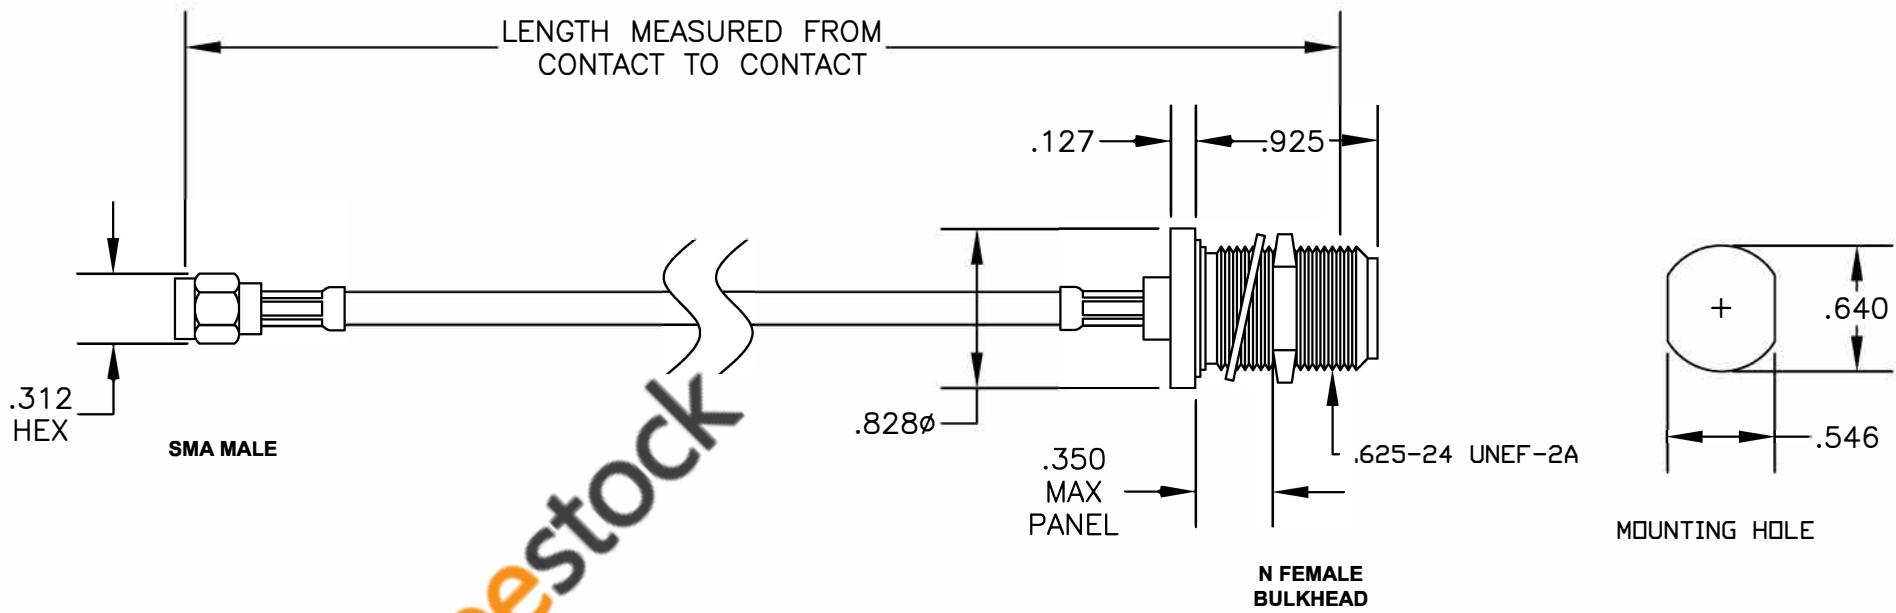

COMPONENTS	IMPEDANCE
SMA MALE	50 OHM
N FEMALE BULKHEAD	50 OHM

Standard Lengths	
-12	12"
-24	24"
-36	36"
-48	48"
-60	60"
-XXX	Custom Length in inches

**8TH FLOOR, BUILDING 1, YONGFU SCIENCE AND TECHNOLOGY CENTER INDUSTRIAL PARK, NANZHA DISTRICT 5, HUMEN, 523900, DONGGUAN, GUANGDONG, CHINA**  
 WEBSITE: [www.ebeestock.com](http://www.ebeestock.com)  
 EMAIL: [sales@ebeestock.com](mailto:sales@ebeestock.com)

<b>ET29635</b>		DES. CABLE ASSEMBLY, RG58C/U, SMA MALE TO N FEMALE BULKHEAD (LEAD FREE)		
SIZE A	FSCM NO. 53919	CAD FILE 022908	SCALE N/A	127

- NOTES:**
- UNLESS OTHERWISE SPECIFIED ALL DIMENSIONS ARE NOMINAL.
  - ALL SPECIFICATIONS ARE SUBJECT TO CHANGE WITHOUT NOTICE AT ANY TIME.
  - DIMENSIONS ARE IN INCHES.
  - LENGTH TOLERANCE IS  $\pm 1.5\%$  OR  $\pm 3/8"$ , WHICHEVER IS GREATER.