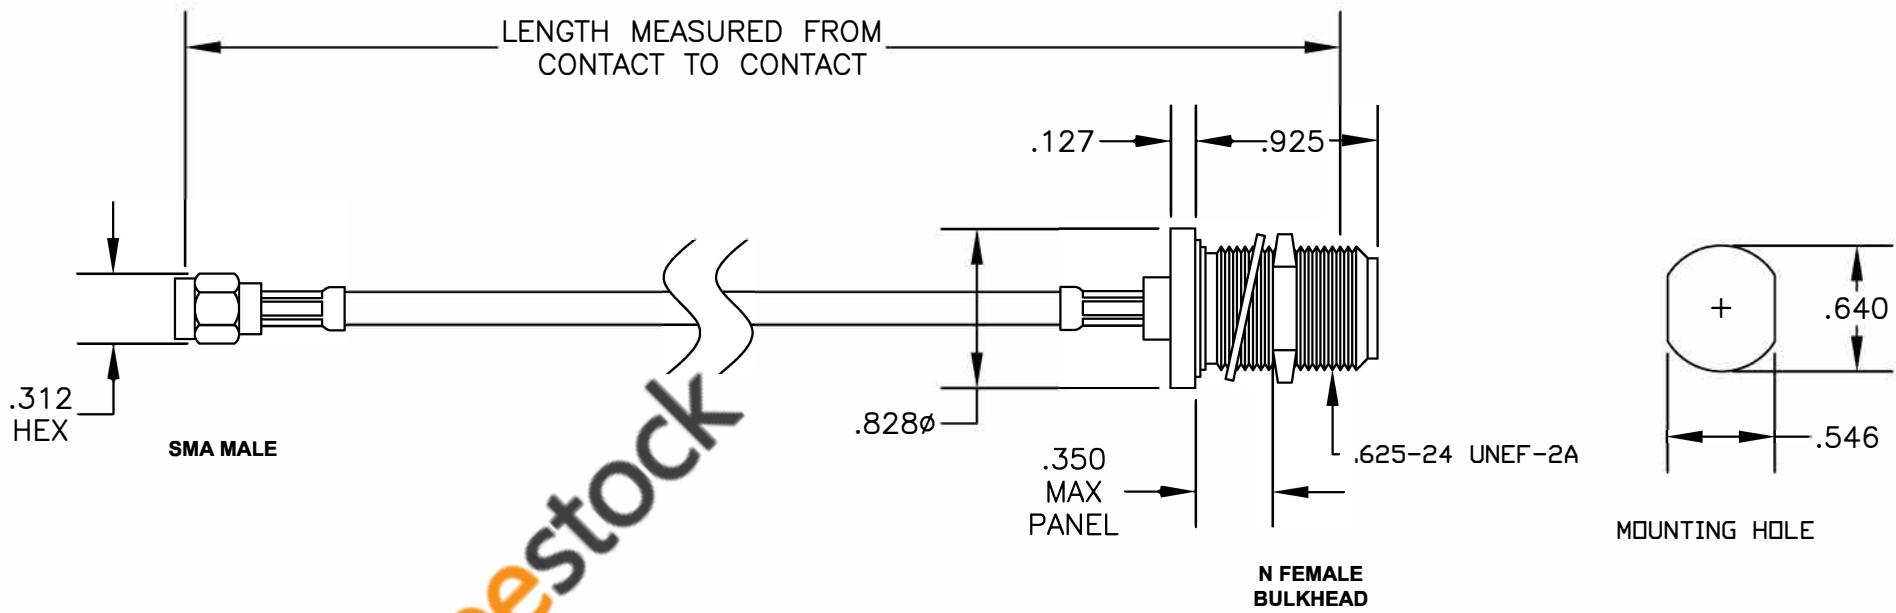

COMPONENTS	IMPEDANCE
SMA MALE	50 OHM
N FEMALE BULKHEAD	50 OHM

Standard Lengths	
-12	12"
-24	24"
-36	36"
-48	48"
-60	60"
-XXX	Custom Length in inches

8TH FLOOR, BUILDING 1, YONGFU SCIENCE AND TECHNOLOGY  
CENTER INDUSTRIAL PARK, NANZHA DISTRICT 5,  
HUMEN, 523900, DONGGUAN, GUANGDONG, CHINA

## ET29636

DES. CABLE ASSEMBLY, RG58C/U, SMA MALE TO  
N FEMALE BULKHEAD (LEAD FREE)

SIZE A	FSCM NO. 53919	CAD FILE 022908	SCALE N/A		127
--------	----------------	-----------------	-----------	--	-----

**NOTES:**

1. UNLESS OTHERWISE SPECIFIED ALL DIMENSIONS ARE NOMINAL.
2. ALL SPECIFICATIONS ARE SUBJECT TO CHANGE WITHOUT NOTICE AT ANY TIME.
3. DIMENSIONS ARE IN INCHES.
4. LENGTH TOLERANCE IS  $\pm 1.5\%$  OR  $\pm 3/8"$ , WHICHEVER IS GREATER.