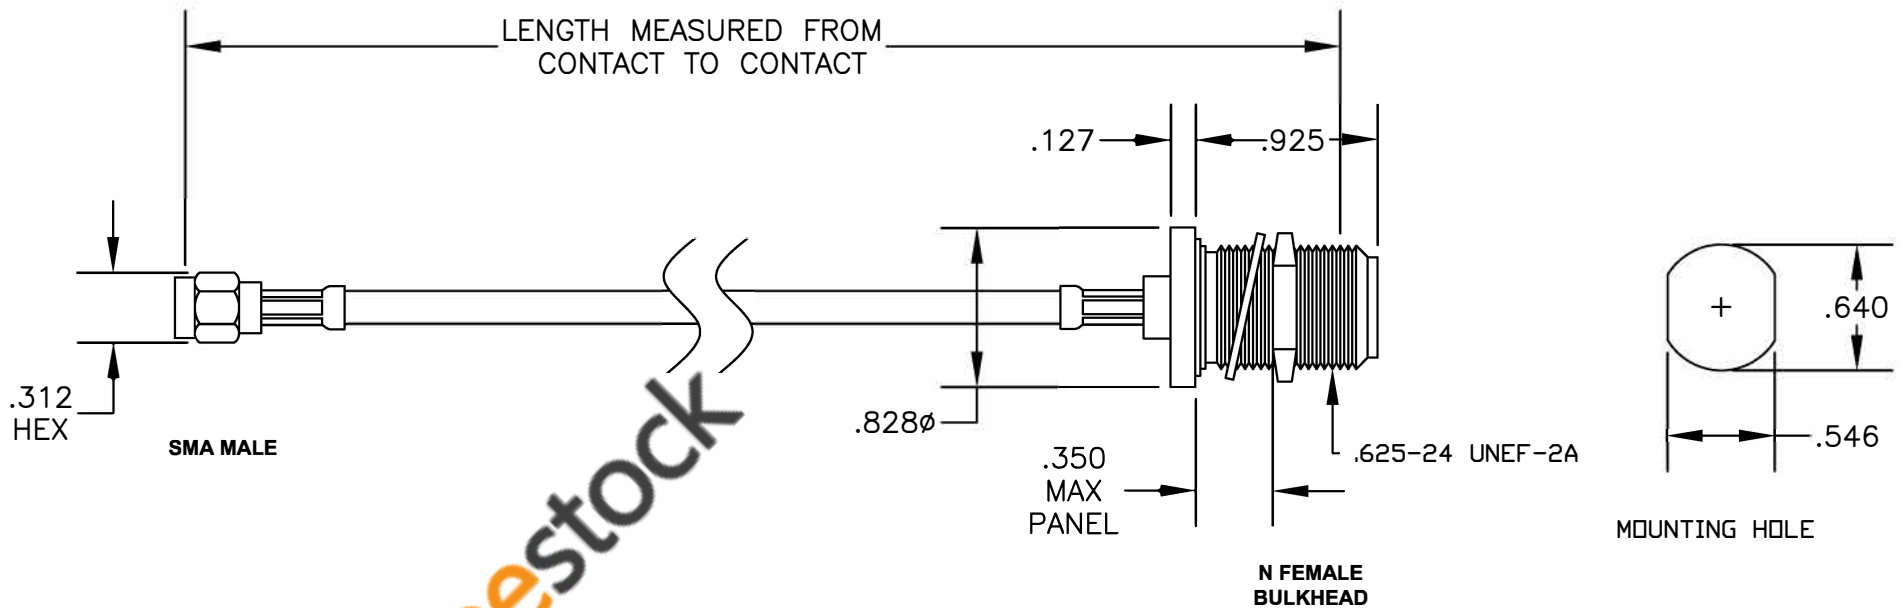

COMPONENTS	IMPEDANCE
SMA MALE	50 OHM
N FEMALE BULKHEAD	50 OHM

Standard Lengths	
-12	12"
-24	24"
-36	36"
-48	48"
-60	60"
-XXX	Custom Length in inches

 8TH FLOOR, BUILDING 1, YONGFU SCIENCE AND TECHNOLOGY CENTER INDUSTRIAL PARK, NANZHA DISTRICT 5, HUMEN, 523900, DONGGUAN, GUANGDONG, CHINA  
 WEBSITE: [www.ebeestock.com](http://www.ebeestock.com)  
 EMAIL: [sales@ebeestock.com](mailto:sales@ebeestock.com)

<b>ET29637</b>		DES. CABLE ASSEMBLY, RG58C/U, SMA MALE TO N FEMALE BULKHEAD (LEAD FREE)	
SIZE A	FSCM NO. 53919	CAD FILE 022908	SCALE N/A
			127

- NOTES:**
- UNLESS OTHERWISE SPECIFIED ALL DIMENSIONS ARE NOMINAL.
  - ALL SPECIFICATIONS ARE SUBJECT TO CHANGE WITHOUT NOTICE AT ANY TIME.
  - DIMENSIONS ARE IN INCHES.
  - LENGTH TOLERANCE IS  $\pm 1.5\%$  OR  $\pm 3/8"$ , WHICHEVER IS GREATER.