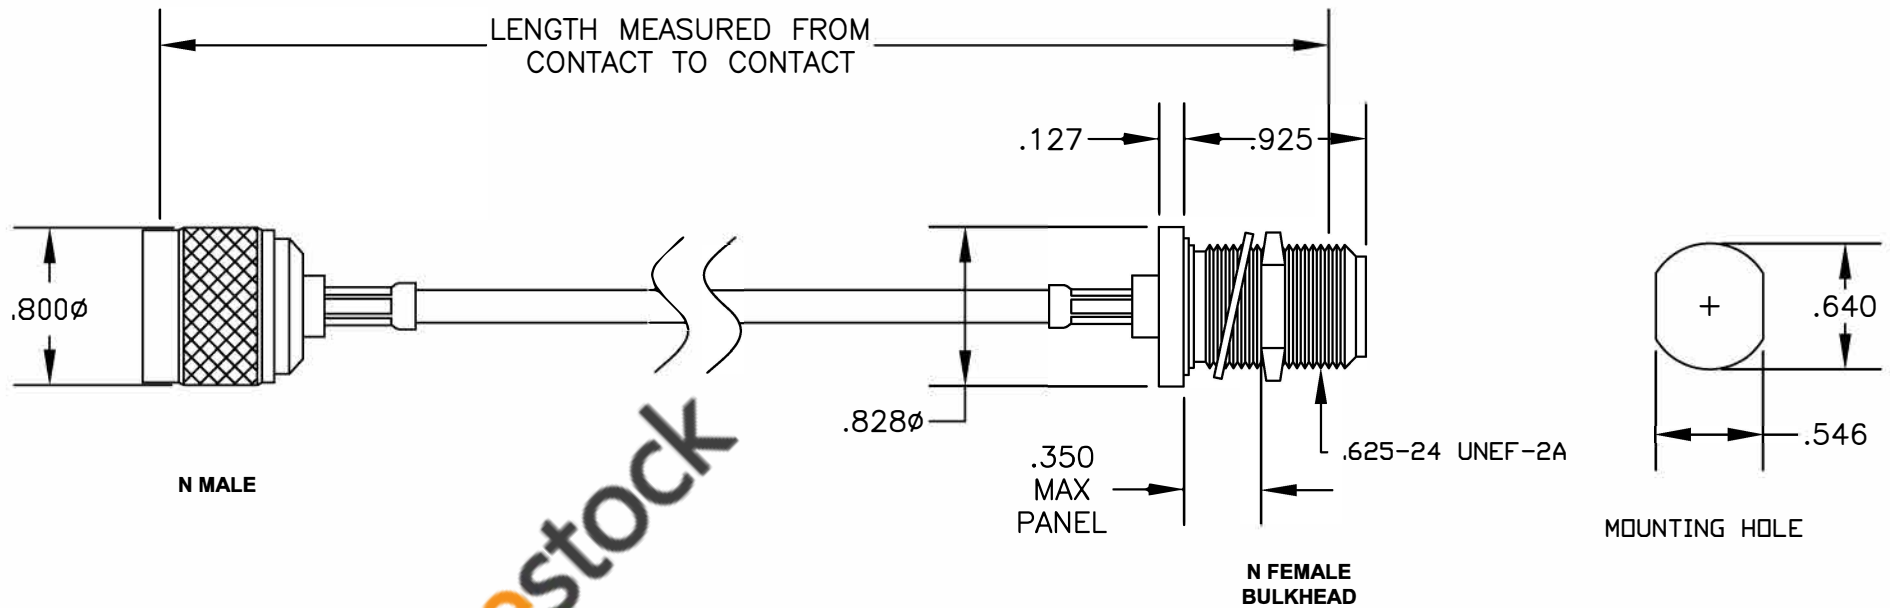

COMPONENTS	IMPEDANCE
N MALE	50 OHM
N FEMALE BULKHEAD	50 OHM

Standard Lengths	
-12	12"
-24	24"
-36	36"
-48	48"
-60	60"
-XXX	Custom Length in inches

8TH FLOOR, BUILDING 1, YONGFU SCIENCE AND TECHNOLOGY CENTER INDUSTRIAL PARK, NANZHA DISTRICT 5, HUMEN, 523900, DONGGUAN, GUANGDONG, CHINA
 WEBSITE: www.ebeestock.com
 EMAIL: sales@ebeestock.com

ET29638		DES. CABLE ASSEMBLY, RG142B/U, N MALE TO N FEMALE BULKHEAD		
SIZE A	FSCM NO. 53919	CAD FILE 060407	SCALE N/A	127

- NOTES:**
- UNLESS OTHERWISE SPECIFIED ALL DIMENSIONS ARE NOMINAL.
 - ALL SPECIFICATIONS ARE SUBJECT TO CHANGE WITHOUT NOTICE AT ANY TIME.
 - DIMENSIONS ARE IN INCHES.
 - LENGTH TOLERANCE IS $\pm 1.5\%$ OR $\pm 3/8"$, WHICHEVER IS GREATER.